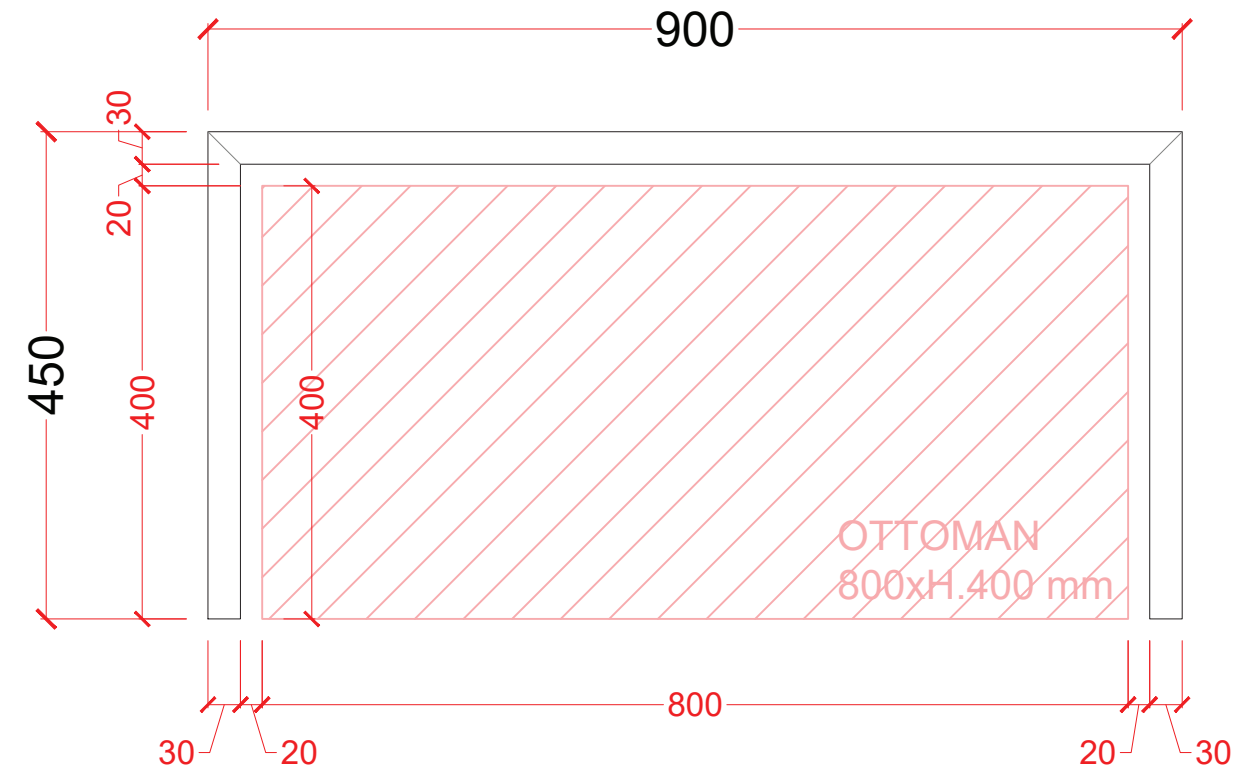

Ottoman Tray

900x400x H.450 mm

TOP VIEW

FRONT VIEW

SIDE VIEW

A3	Notes	1:16	Rev.	Date	Details		
	Design by Ventura Design . Notify Company of Any Discrepancies. Note this is not a legal or construction drawing. Please contact Ventura Design if any clarification is required. Check Dimensions On site. Do not scale drawing. Use Figured Dimensions only.		xx	xxxxxx	Project Name:	Jackson Tray 900x400xH.450 mm	
			xx	xxxxxx	Product code:		
			xx	xxxxxx	Drawing by:	Date:	Revision:
			xx	xxxxxx	Camilla Riedel	02/05/23	xx
xx	xxxxxx						
			<p>VENTURA DESIGN INTERIORS</p> <p>Ventura Design – WWW.ventura.ie Block 8, Unit 12, Blanchardstown corporate Park, Ballycoolin, Dublin 15. Telefax: +353 1 820 8480 Email: info@ventura.ie</p>				