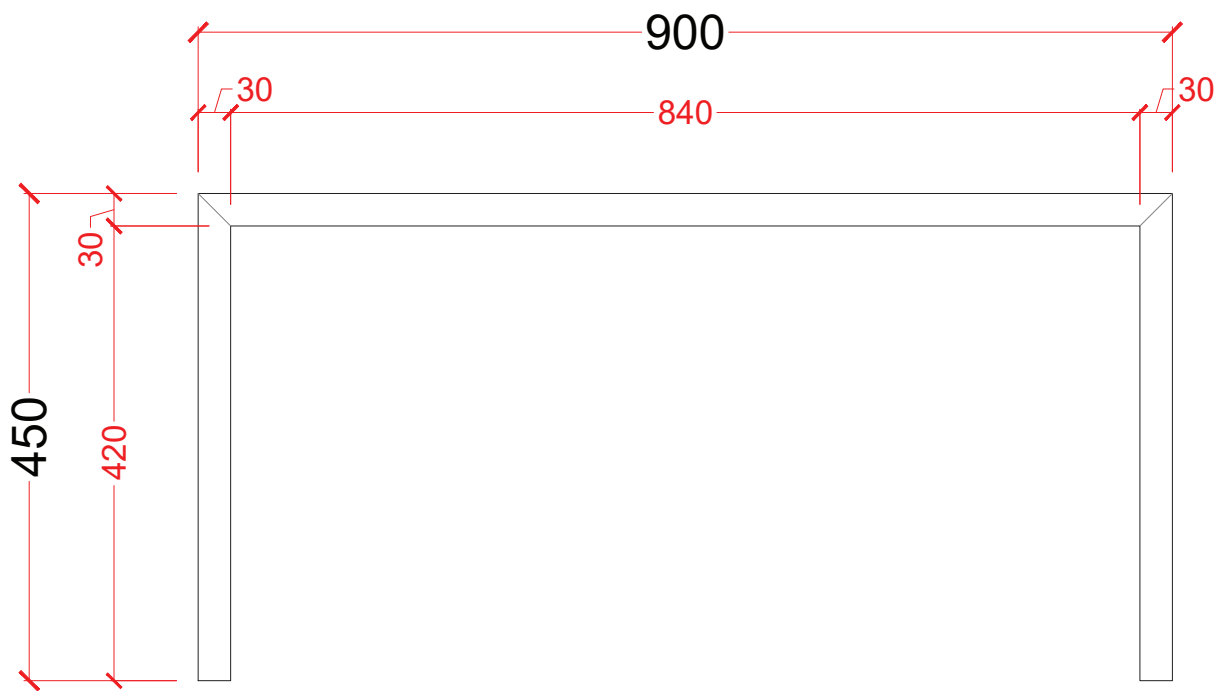

Ottoman Tray

900x400x H.450 mm

TOP VIEW

FRONT VIEW

SIDE VIEW

A3	Notes	1:16	Rev.	Date	Details		
	Design by Ventura Design . Notify Company of Any Discrepancies. Note this is not a legal or construction drawing. Please contact Ventura Design if any clarification is required. Check Dimensions On site. Do not scale drawing. Use Figured Dimensions only.		xx	xxxxxx	Project Name:	Jackson Tray 900x400xH.450 mm	
			xx	xxxxxx	Product code:		
			xx	xxxxxx	Drawing by:	Date:	Revision:
			xx	xxxxxx	Camilla Riedel	02/05/23	xx
xx	xxxxxx						
			<p>VENTURA DESIGN INTERIORS</p> <p>Ventura Design – WWW.ventura.ie Block 8, Unit 12, Blanchardstown corporate Park, Ballycoolin, Dublin 15. Telefax: +353 1 820 8480 Email: info@ventura.ie</p>				