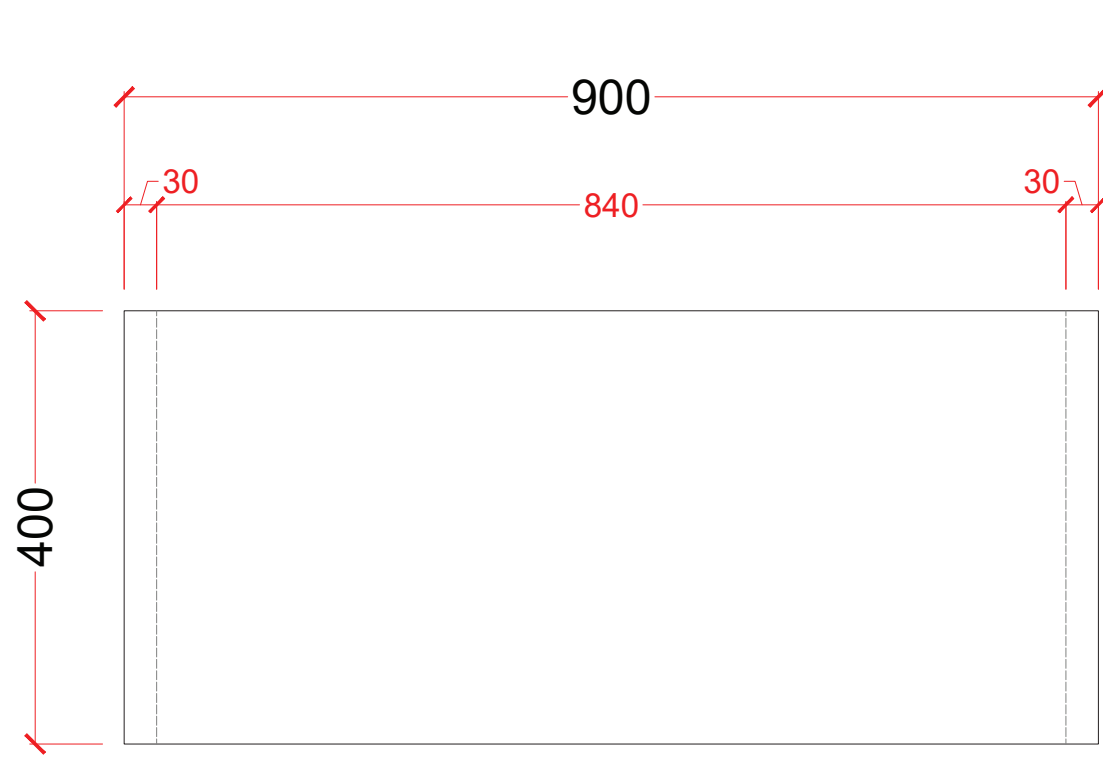

Ottoman Tray

900x400x H.450 mm

TOP VIEW

FRONT VIEW

SIDE VIEW

A3	Notes	1:16	Rev.	Date	Details		
	Design by Ventura Design . Notify Company of Any Discrepancies. Note this is not a legal or construction drawing. Please contact Ventura Design if any clarification is required. Check Dimensions On site. Do not scale drawing. Use Figured Dimensions only.		xx	xxxxxx	Project Name:	Jackson Tray 900x400xH.450 mm	
			xx	xxxxxx	Product code:		
			xx	xxxxxx	Drawing by:	Date:	Revision:
			xx	xxxxxx	Camilla Riedel	02/05/23	xx
xx	xxxxxx						
			<p>VENTURA DESIGN INTERIORS</p> <p>Ventura Design – WWW.ventura.ie Block 8, Unit 12, Blanchardstown corporate Park, Ballycoolin, Dublin 15. Telefax: +353 1 820 8480 Email: info@ventura.ie</p>				