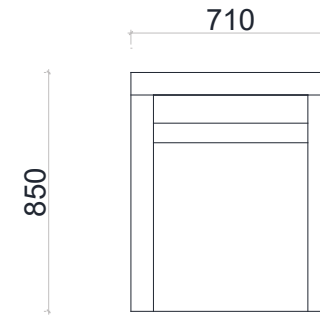

VENTURA | Tribeca

**Fabric : 6m**

All models are fully customisable in a range of fabrics, leathers and finishes. Contact one of our sales advisors to discuss your requirements.

**AC7103**