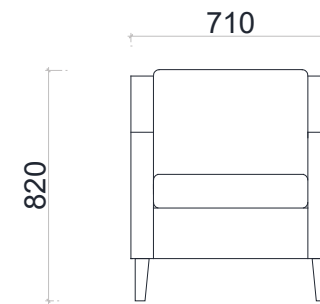

VENTURA | Tribeca

**Fabric : 6m**

All models are fully customisable in a range of fabrics, leathers and finishes. Contact one of our sales advisors to discuss your requirements.

**AC7103**