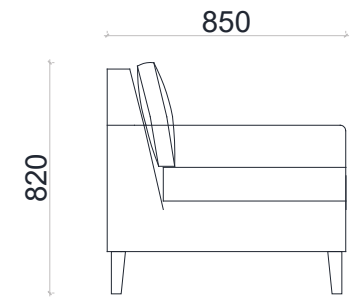

VENTURA | Tribeca

**Fabric : 6m**

All models are fully customisable in a range of fabrics, leathers and finishes. Contact one of our sales advisors to discuss your requirements.

**AC7103**