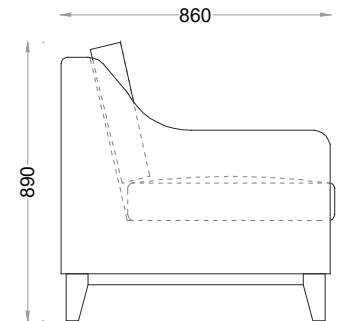

VENTURA | Taylor

Fabric :7m

All models are fully customisable in a range of fabrics, leathers and finishes. Contact one of our sales advisors to discuss your requirements.

AC7113

Wood Finishes

ANTIQUE
OAK

SMOKED
OAK