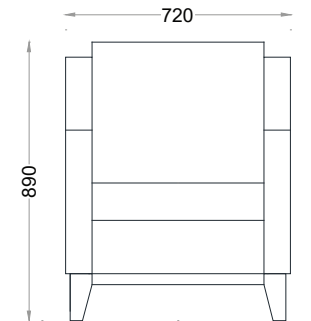

VENTURA | Taylor

Fabric :7m

All models are fully customisable in a range of fabrics, leathers and finishes. Contact one of our sales advisors to discuss your requirements.

AC7113

Wood Finishes

ANTIQUE
OAK

SMOKED
OAK