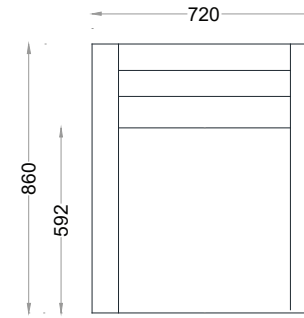

VENTURA | Taylor

Fabric :7m

All models are fully customisable in a range of fabrics, leathers and finishes. Contact one of our sales advisors to discuss your requirements.

AC7113

Wood Finishes

ANTIQUE
OAK

SMOKED
OAK