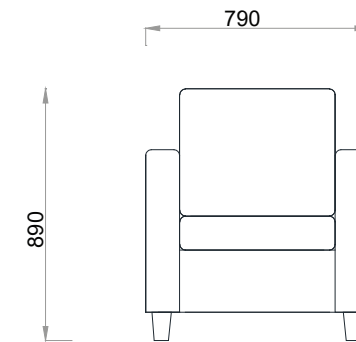

VENTURA | Spencer

**Fabric :7m**

All models are fully customisable in a range of fabrics, leathers and finishes. Contact one of our sales advisors to discuss your requirements.

**AC7121**