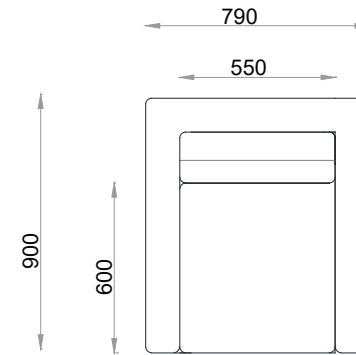

VENTURA | Spencer

**Fabric :7m**

All models are fully customisable in a range of fabrics, leathers and finishes. Contact one of our sales advisors to discuss your requirements.

**AC7121**