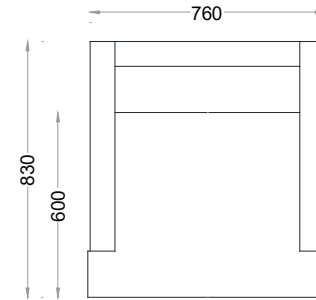

VENTURA | Ryan

Fabric : 7m

All models are fully customisable in a range of fabrics, leathers and finishes. Contact one of our sales advisors to discuss your requirements.

AC7114

Wood Finishes

ANTIQUE
OAK

SMOKED
OAK