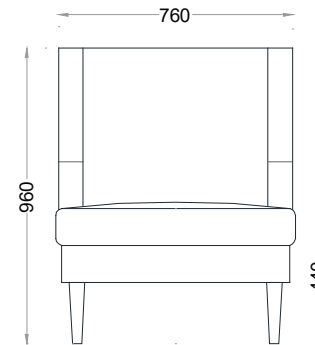

VENTURA | Ryan

Fabric : 7m

All models are fully customisable in a range of fabrics, leathers and finishes. Contact one of our sales advisors to discuss your requirements.

AC7114