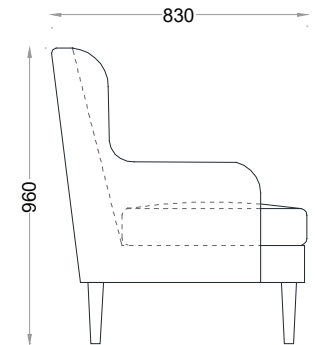

VENTURA | Ryan

Fabric : 7m

All models are fully customisable in a range of fabrics, leathers and finishes. Contact one of our sales advisors to discuss your requirements.

AC7114

Wood Finishes

ANTIQUE
OAK

SMOKED
OAK