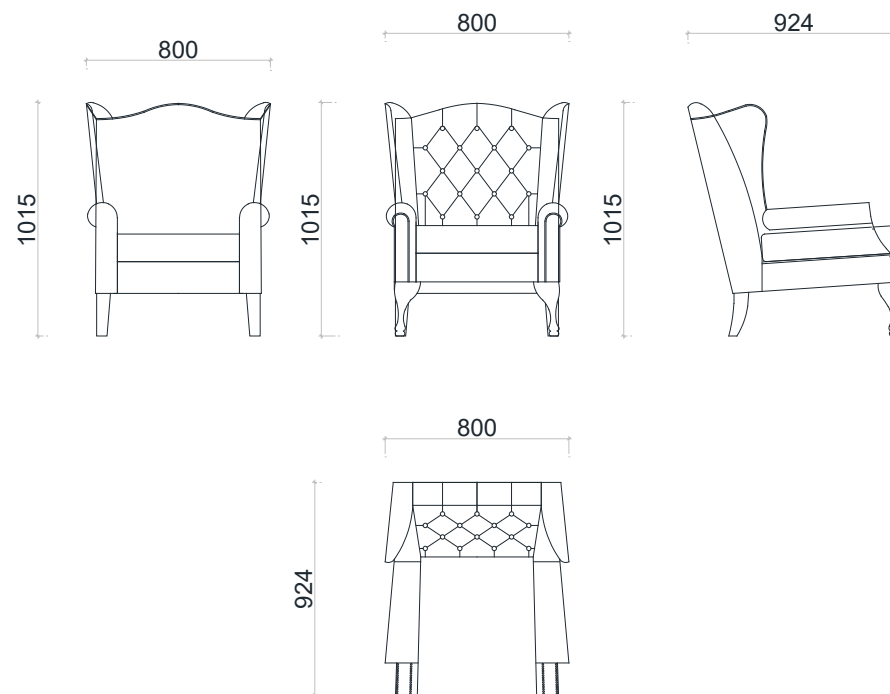

VENTURA | Adare

Fabric : 9m

All models are fully customisable in a range of fabrics, leathers and finishes. Contact one of our sales advisors to discuss your requirements.

AC7122

Wood Finishes

ANTIQUE
OAK

SMOKED
OAK