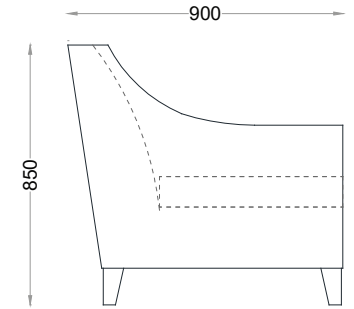

VENTURA | Alexander

Fabric : 7m

All models are fully customisable in a range of fabrics, leathers and finishes. Contact one of our sales advisors to discuss your requirements.

AC7117

Wood Finishes

ANTIQUE
OAK