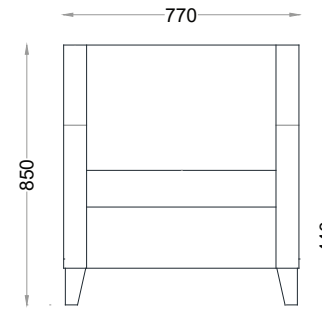

VENTURA | Alexander

Fabric : 7m

All models are fully customisable in a range of fabrics, leathers and finishes. Contact one of our sales advisors to discuss your requirements.

AC7117

Wood Finishes

ANTIQUE
OAK