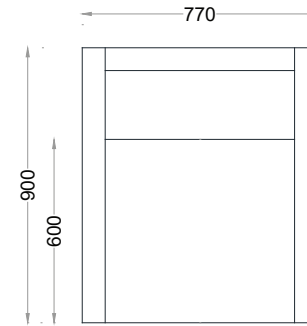

VENTURA | Alexander

Fabric : 7m

All models are fully customisable in a range of fabrics, leathers and finishes. Contact one of our sales advisors to discuss your requirements.

AC7117

Wood Finishes

ANTIQUE
OAK