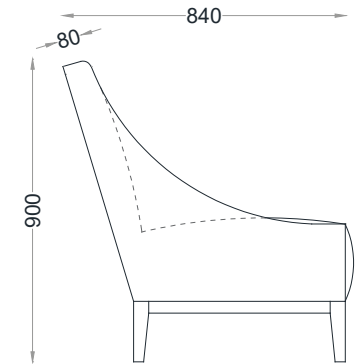

VENTURA | Reilly

Fabric : 6m

All models are fully customisable in a range of fabrics, leathers and finishes. Contact one of our sales advisors to discuss your requirements.

RC25101

Wood Finishes

ANTIQUE
OAK