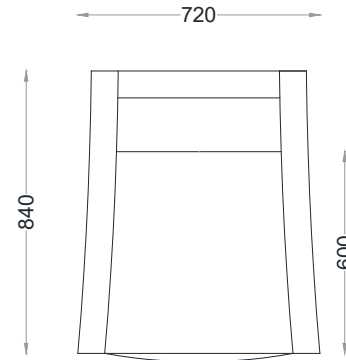

VENTURA | Reilly

Fabric : 6m

All models are fully customisable in a range of fabrics, leathers and finishes. Contact one of our sales advisors to discuss your requirements.

RC25101

Wood Finishes

ANTIQUE
OAK