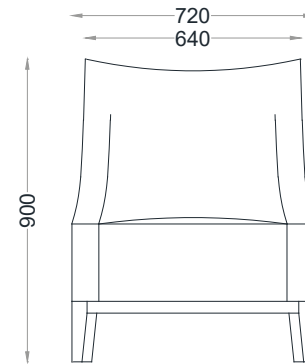

VENTURA | Reilly

Fabric : 6m

All models are fully customisable in a range of fabrics, leathers and finishes. Contact one of our sales advisors to discuss your requirements.

RC25101

Wood Finishes

ANTIQUE
OAK