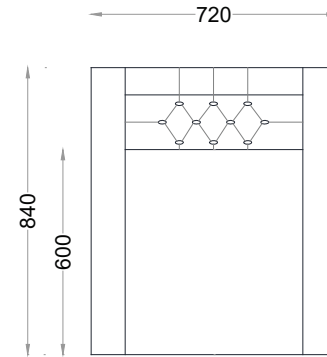

VENTURA | George

Fabric : 7m

All models are fully customisable in a range of fabrics, leathers and finishes. Contact one of our sales advisors to discuss your requirements.

AC7111

Wood Finishes

ANTIQUE
OAK