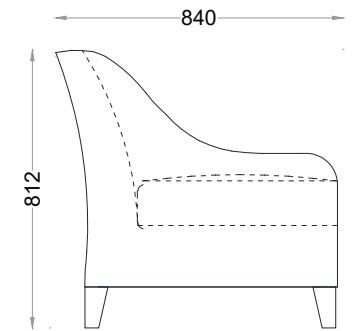

VENTURA | George

Fabric : 7m

All models are fully customisable in a range of fabrics, leathers and finishes. Contact one of our sales advisors to discuss your requirements.

AC7111

Wood Finishes

ANTIQUE
OAK