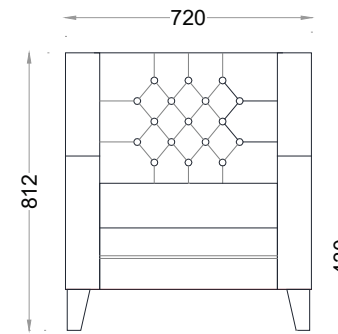

VENTURA | George

Fabric : 7m

All models are fully customisable in a range of fabrics, leathers and finishes. Contact one of our sales advisors to discuss your requirements.

AC7111

Wood Finishes

ANTIQUE
OAK