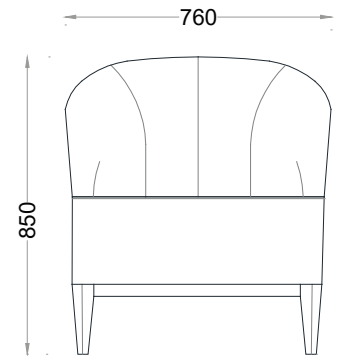

VENTURA | Stella

**Fabric : 7m**

All models are fully customisable in a range of fabrics, leathers and finishes. Contact one of our sales advisors to discuss your requirements.

**AC7119**