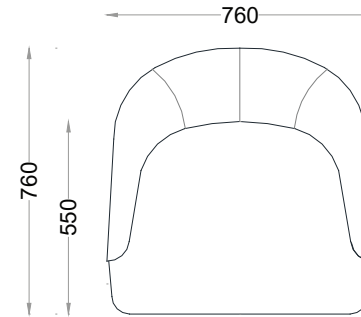

VENTURA | Stella

**Fabric : 7m**

All models are fully customisable in a range of fabrics, leathers and finishes. Contact one of our sales advisors to discuss your requirements.

**AC7119**