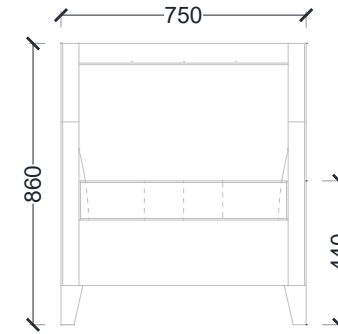

VENTURA | Brando

Fabric : 8m

All models are fully customisable in a range of fabrics, leathers and finishes. Contact one of our sales advisors to discuss your requirements.

AC7130

Wood Finishes

ANTIQUE
OAK