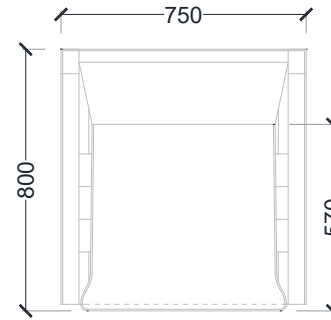

VENTURA | Brando

Fabric : 8m

All models are fully customisable in a range of fabrics, leathers and finishes. Contact one of our sales advisors to discuss your requirements.

AC7130

Wood Finishes

ANTIQUE
OAK