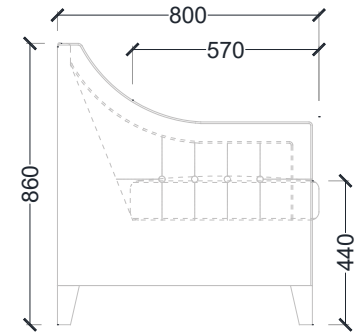

VENTURA | Brando

Fabric : 8m

All models are fully customisable in a range of fabrics, leathers and finishes. Contact one of our sales advisors to discuss your requirements.

AC7130

Wood Finishes

ANTIQUE
OAK