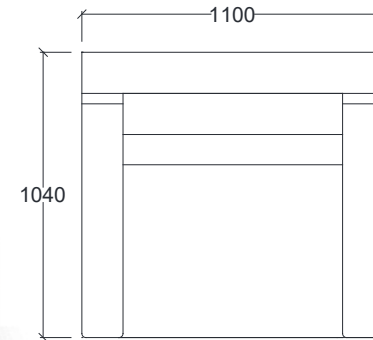

VENTURA | Wilshire

Fabric : 7m

All models are fully customisable in a range of fabrics, leathers and finishes. Contact one of our sales advisors to discuss your requirements.

VAC24602

VENTURA | Finishes

Wood Finishes