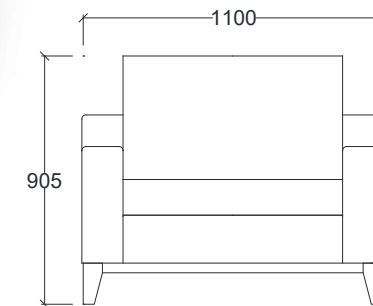

VENTURA | Wilshire

Fabric : 7m

All models are fully customisable in a range of fabrics, leathers and finishes. Contact one of our sales advisors to discuss your requirements.

VAC24602

VENTURA | Finishes

Wood Finishes