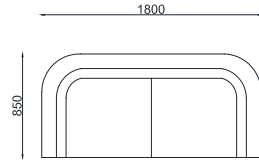

VENTURA | Allyson Sofa

Size: 1.8 m  
Fabric: 14 m

Size: 2.15 m  
Fabric: 16 m

Size: 2.45 m  
Fabric: 18 m

---

All models are fully customisable in a range of fabrics, leathers and finishes. Contact one of our sales advisors to discuss your requirements.