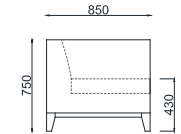

VENTURA | Allyson Sofa

Size: 1.8 m  
Fabric: 14 m

Size: 2.15 m  
Fabric: 16 m

Size: 2.45 m  
Fabric: 18 m

---

All models are fully customisable in a range of fabrics, leathers and finishes. Contact one of our sales advisors to discuss your requirements.