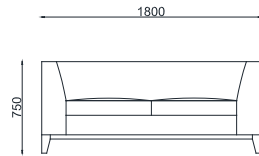

VENTURA | Allyson Sofa

Size: 1.8 m  
Fabric: 14 m

Size: 2.15 m  
Fabric: 16 m

Size: 2.45 m  
Fabric: 18 m

---

All models are fully customisable in a range of fabrics, leathers and finishes. Contact one of our sales advisors to discuss your requirements.