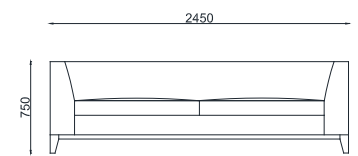

VENTURA | Allyson Sofa

Size: 1.8 m  
Fabric: 14 m

Size: 2.15 m  
Fabric: 16 m

Size: 2.45 m  
Fabric: 18 m

---

All models are fully customisable in a range of fabrics, leathers and finishes. Contact one of our sales advisors to discuss your requirements.