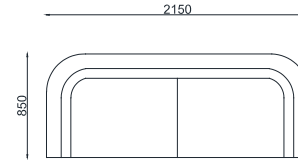

VENTURA | Allyson Sofa

Size: 1.8 m  
Fabric: 14 m

Size: 2.15 m  
Fabric: 16 m

Size: 2.45 m  
Fabric: 18 m

---

All models are fully customisable in a range of fabrics, leathers and finishes. Contact one of our sales advisors to discuss your requirements.