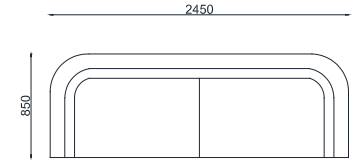

VENTURA | Allyson Sofa

Size: 1.8 m  
Fabric: 14 m

Size: 2.15 m  
Fabric: 16 m

Size: 2.45 m  
Fabric: 18 m

---

All models are fully customisable in a range of fabrics, leathers and finishes. Contact one of our sales advisors to discuss your requirements.