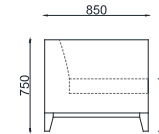

VENTURA | Allyson Sofa

Size: 1.8 m  
Fabric: 14 m

Size: 2.15 m  
Fabric: 16 m

Size: 2.45 m  
Fabric: 18 m

---

All models are fully customisable in a range of fabrics, leathers and finishes. Contact one of our sales advisors to discuss your requirements.