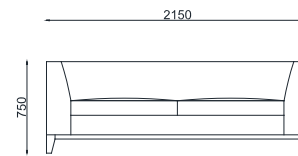

VENTURA | Allyson Sofa

Size: 1.8 m  
Fabric: 14 m

Size: 2.15 m  
Fabric: 16 m

Size: 2.45 m  
Fabric: 18 m

---

All models are fully customisable in a range of fabrics, leathers and finishes. Contact one of our sales advisors to discuss your requirements.