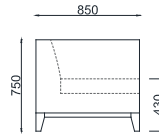

VENTURA | Allyson Sofa

Size: 1.8 m  
Fabric: 14 m

Size: 2.15 m  
Fabric: 16 m

Size: 2.45 m  
Fabric: 18 m

---

All models are fully customisable in a range of fabrics, leathers and finishes. Contact one of our sales advisors to discuss your requirements.