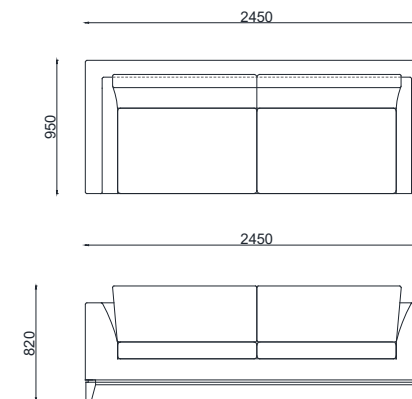

VENTURA | Albert Sofa

Size: 1.8 m
Fabric: 14 m

Size: 2.15 m
Fabric: 16 m

Size: 2.45 m
Fabric: 18 m

All models are fully customisable in a range of fabrics, leathers and finishes. Contact one of our sales advisors to discuss your requirements.