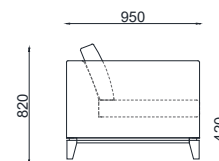

VENTURA | Albert Sofa

Size: 1.8 m
Fabric: 14 m

Size: 2.15 m
Fabric: 16 m

Size: 2.45 m
Fabric: 18 m

All models are fully customisable in a range of fabrics, leathers and finishes. Contact one of our sales advisors to discuss your requirements.