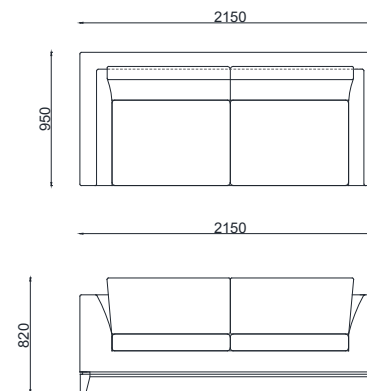

VENTURA | Albert Sofa

Size: 1.8 m
Fabric: 14 m

Size: 2.15 m
Fabric: 16 m

Size: 2.45 m
Fabric: 18 m

All models are fully customisable in a range of fabrics, leathers and finishes. Contact one of our sales advisors to discuss your requirements.