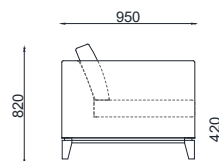

VENTURA | Albert Sofa

Size: 1.8 m
Fabric: 14 m

Size: 2.15 m
Fabric: 16 m

Size: 2.45 m
Fabric: 18 m

All models are fully customisable in a range of fabrics, leathers and finishes. Contact one of our sales advisors to discuss your requirements.