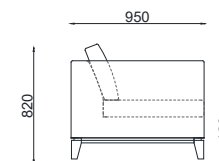

VENTURA | Albert Sofa

Size: 1.8 m
Fabric: 14 m

Size: 2.15 m
Fabric: 16 m

Size: 2.45 m
Fabric: 18 m

All models are fully customisable in a range of fabrics, leathers and finishes. Contact one of our sales advisors to discuss your requirements.