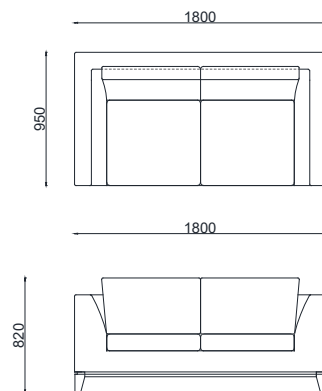

VENTURA | Albert Sofa

Size: 1.8 m
Fabric: 14 m

Size: 2.15 m
Fabric: 16 m

Size: 2.45 m
Fabric: 18 m

All models are fully customisable in a range of fabrics, leathers and finishes. Contact one of our sales advisors to discuss your requirements.