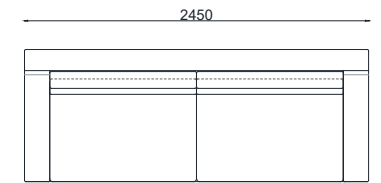

# VENTURA | Hudson Sofa

Size: 1.8 m  
Fabric: 16 m

Size: 2.15 m  
Fabric: 18 m

Size: 2.45 m  
Fabric: 19 m

All models are fully customisable in a range of fabrics, leathers and finishes. Contact one of our sales advisors to discuss your requirements.