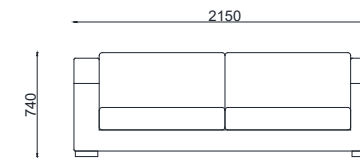

# VENTURA | Hudson Sofa

Size: 1.8 m  
Fabric: 16 m

Size: 2.15 m  
Fabric: 18 m

Size: 2.45 m  
Fabric: 19 m

All models are fully customisable in a range of fabrics, leathers and finishes. Contact one of our sales advisors to discuss your requirements.