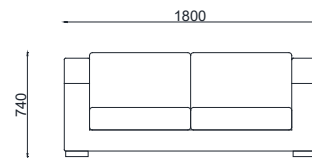

# VENTURA | Hudson Sofa

Size: 1.8 m  
Fabric: 16 m

Size: 2.15 m  
Fabric: 18 m

Size: 2.45 m  
Fabric: 19 m

All models are fully customisable in a range of fabrics, leathers and finishes. Contact one of our sales advisors to discuss your requirements.