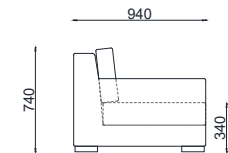

# VENTURA | Hudson Sofa

Size: 1.8 m  
Fabric: 16 m

Size: 2.15 m  
Fabric: 18 m

Size: 2.45 m  
Fabric: 19 m

All models are fully customisable in a range of fabrics, leathers and finishes. Contact one of our sales advisors to discuss your requirements.