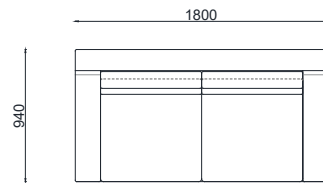

# VENTURA | Hudson Sofa

Size: 1.8 m  
Fabric: 16 m

Size: 2.15 m  
Fabric: 18 m

Size: 2.45 m  
Fabric: 19 m

All models are fully customisable in a range of fabrics, leathers and finishes. Contact one of our sales advisors to discuss your requirements.