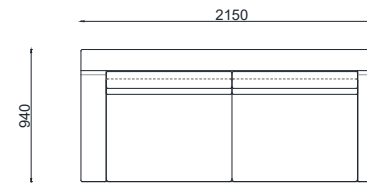

# VENTURA | Hudson Sofa

Size: 1.8 m  
Fabric: 16 m

Size: 2.15 m  
Fabric: 18 m

Size: 2.45 m  
Fabric: 19 m

All models are fully customisable in a range of fabrics, leathers and finishes. Contact one of our sales advisors to discuss your requirements.