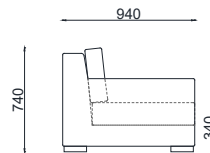

# VENTURA | Hudson Sofa

Size: 1.8 m  
Fabric: 16 m

Size: 2.15 m  
Fabric: 18 m

Size: 2.45 m  
Fabric: 19 m

All models are fully customisable in a range of fabrics, leathers and finishes. Contact one of our sales advisors to discuss your requirements.