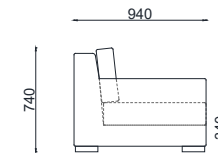

# VENTURA | Hudson Sofa

Size: 1.8 m  
Fabric: 16 m

Size: 2.15 m  
Fabric: 18 m

Size: 2.45 m  
Fabric: 19 m

All models are fully customisable in a range of fabrics, leathers and finishes. Contact one of our sales advisors to discuss your requirements.