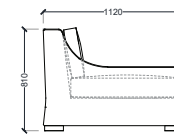

VENTURA | Kildare Sofa

Size: 2.15 m
Fabric: 16 m

Size: 2.45 m
Fabric: 19 m

Size: 2.75 m
Fabric: 20 m

All models are fully customisable in a range of fabrics, leathers and finishes. Contact one of our sales advisors to discuss your requirements.