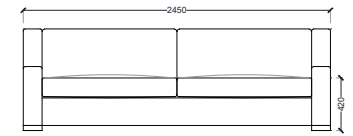

VENTURA | Kildare Sofa

Size: 2.15 m
Fabric: 16 m

Size: 2.45 m
Fabric: 19 m

Size: 2.75 m
Fabric: 20 m

All models are fully customisable in a range of fabrics, leathers and finishes. Contact one of our sales advisors to discuss your requirements.