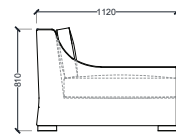

VENTURA | Kildare Sofa

Size: 2.15 m
Fabric: 16 m

Size: 2.45 m
Fabric: 19 m

Size: 2.75 m
Fabric: 20 m

All models are fully customisable in a range of fabrics, leathers and finishes. Contact one of our sales advisors to discuss your requirements.