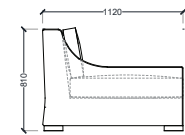

VENTURA | Kildare Sofa

Size: 2.15 m
Fabric: 16 m

Size: 2.45 m
Fabric: 19 m

Size: 2.75 m
Fabric: 20 m

All models are fully customisable in a range of fabrics, leathers and finishes. Contact one of our sales advisors to discuss your requirements.