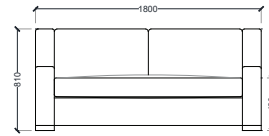

VENTURA | Kildare Sofa

Size: 2.15 m
Fabric: 16 m

Size: 2.45 m
Fabric: 19 m

Size: 2.75 m
Fabric: 20 m

All models are fully customisable in a range of fabrics, leathers and finishes. Contact one of our sales advisors to discuss your requirements.