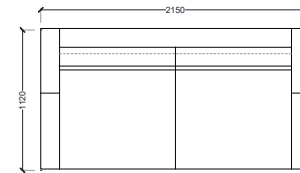

VENTURA | Kildare Sofa

Size: 2.15 m
Fabric: 16 m

Size: 2.45 m
Fabric: 19 m

Size: 2.75 m
Fabric: 20 m

All models are fully customisable in a range of fabrics, leathers and finishes. Contact one of our sales advisors to discuss your requirements.