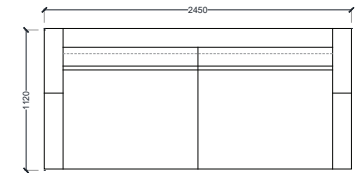

VENTURA | Kildare Sofa

Size: 2.15 m
Fabric: 16 m

Size: 2.45 m
Fabric: 19 m

Size: 2.75 m
Fabric: 20 m

All models are fully customisable in a range of fabrics, leathers and finishes. Contact one of our sales advisors to discuss your requirements.