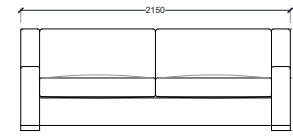

VENTURA | Kildare Sofa

Size: 2.15 m
Fabric: 16 m

Size: 2.45 m
Fabric: 19 m

Size: 2.75 m
Fabric: 20 m

All models are fully customisable in a range of fabrics, leathers and finishes. Contact one of our sales advisors to discuss your requirements.