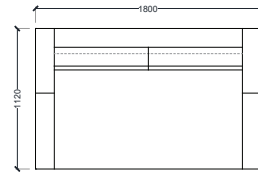

VENTURA | Kildare Sofa

Size: 2.15 m
Fabric: 16 m

Size: 2.45 m
Fabric: 19 m

Size: 2.75 m
Fabric: 20 m

All models are fully customisable in a range of fabrics, leathers and finishes. Contact one of our sales advisors to discuss your requirements.