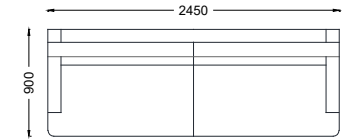

VENTURA | London Sofa

Size: 1.8 m
Fabric: 16 m

Size: 2.15 m
Fabric: 17 m

Size: 2.45 m
Fabric: 18 m

All models are fully customisable in a range of fabrics, leathers and finishes. Contact one of our sales advisors to discuss your requirements.