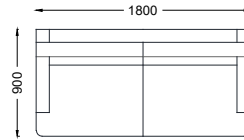

VENTURA | London Sofa

Size: 1.8 m
Fabric: 16 m

Size: 2.15 m
Fabric: 17 m

Size: 2.45 m
Fabric: 18 m

All models are fully customisable in a range of fabrics, leathers and finishes. Contact one of our sales advisors to discuss your requirements.