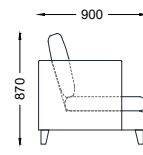

VENTURA | London Sofa

Size: 1.8 m
Fabric: 16 m

Size: 2.15 m
Fabric: 17 m

Size: 2.45 m
Fabric: 18 m

All models are fully customisable in a range of fabrics, leathers and finishes. Contact one of our sales advisors to discuss your requirements.