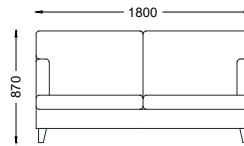

VENTURA | London Sofa

Size: 1.8 m
Fabric: 16 m

Size: 2.15 m
Fabric: 17 m

Size: 2.45 m
Fabric: 18 m

All models are fully customisable in a range of fabrics, leathers and finishes. Contact one of our sales advisors to discuss your requirements.