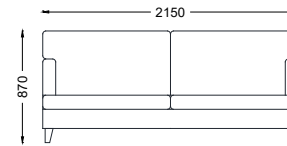

VENTURA | London Sofa

Size: 1.8 m
Fabric: 16 m

Size: 2.15 m
Fabric: 17 m

Size: 2.45 m
Fabric: 18 m

All models are fully customisable in a range of fabrics, leathers and finishes. Contact one of our sales advisors to discuss your requirements.