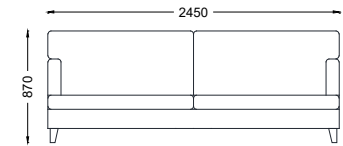

VENTURA | London Sofa

Size: 1.8 m
Fabric: 16 m

Size: 2.15 m
Fabric: 17 m

Size: 2.45 m
Fabric: 18 m

All models are fully customisable in a range of fabrics, leathers and finishes. Contact one of our sales advisors to discuss your requirements.