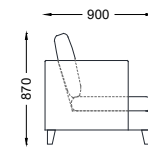

VENTURA | London Sofa

Size: 1.8 m
Fabric: 16 m

Size: 2.15 m
Fabric: 17 m

Size: 2.45 m
Fabric: 18 m

All models are fully customisable in a range of fabrics, leathers and finishes. Contact one of our sales advisors to discuss your requirements.