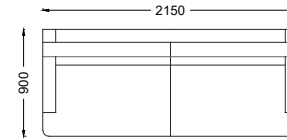

VENTURA | London Sofa

Size: 1.8 m
Fabric: 16 m

Size: 2.15 m
Fabric: 17 m

Size: 2.45 m
Fabric: 18 m

All models are fully customisable in a range of fabrics, leathers and finishes. Contact one of our sales advisors to discuss your requirements.