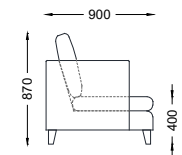

VENTURA | London Sofa

Size: 1.8 m
Fabric: 16 m

Size: 2.15 m
Fabric: 17 m

Size: 2.45 m
Fabric: 18 m

All models are fully customisable in a range of fabrics, leathers and finishes. Contact one of our sales advisors to discuss your requirements.