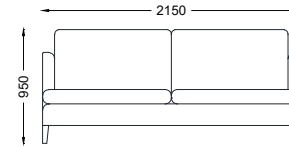

VENTURA | Tribeca Sofa

Size: 1.8 m
Fabric: 16 m

Size: 2.15 m
Fabric: 17 m

Size: 2.45 m
Fabric: 18 m

All models are fully customisable in a range of fabrics, leathers and finishes. Contact one of our sales advisors to discuss your requirements.