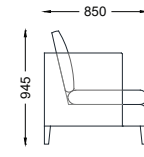

VENTURA | Tribeca Sofa

Size: 1.8 m
Fabric: 16 m

Size: 2.15 m
Fabric: 17 m

Size: 2.45 m
Fabric: 18 m

All models are fully customisable in a range of fabrics, leathers and finishes. Contact one of our sales advisors to discuss your requirements.