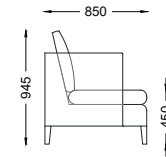

VENTURA | Tribeca Sofa

Size: 1.8 m
Fabric: 16 m

Size: 2.15 m
Fabric: 17 m

Size: 2.45 m
Fabric: 18 m

All models are fully customisable in a range of fabrics, leathers and finishes. Contact one of our sales advisors to discuss your requirements.