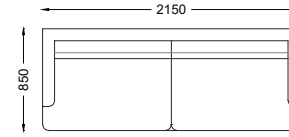

VENTURA | Tribeca Sofa

Size: 1.8 m
Fabric: 16 m

Size: 2.15 m
Fabric: 17 m

Size: 2.45 m
Fabric: 18 m

All models are fully customisable in a range of fabrics, leathers and finishes. Contact one of our sales advisors to discuss your requirements.