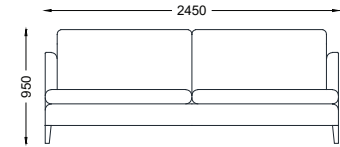

VENTURA | Tribeca Sofa

Size: 1.8 m
Fabric: 16 m

Size: 2.15 m
Fabric: 17 m

Size: 2.45 m
Fabric: 18 m

All models are fully customisable in a range of fabrics, leathers and finishes. Contact one of our sales advisors to discuss your requirements.