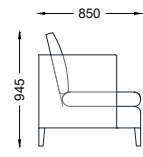

VENTURA | Tribeca Sofa

Size: 1.8 m
Fabric: 16 m

Size: 2.15 m
Fabric: 17 m

Size: 2.45 m
Fabric: 18 m

All models are fully customisable in a range of fabrics, leathers and finishes. Contact one of our sales advisors to discuss your requirements.