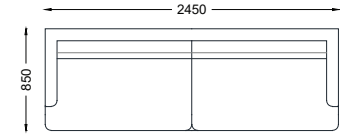

VENTURA | Tribeca Sofa

Size: 1.8 m
Fabric: 16 m

Size: 2.15 m
Fabric: 17 m

Size: 2.45 m
Fabric: 18 m

All models are fully customisable in a range of fabrics, leathers and finishes. Contact one of our sales advisors to discuss your requirements.