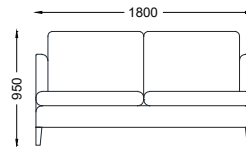

VENTURA | Tribeca Sofa

Size: 1.8 m
Fabric: 16 m

Size: 2.15 m
Fabric: 17 m

Size: 2.45 m
Fabric: 18 m

All models are fully customisable in a range of fabrics, leathers and finishes. Contact one of our sales advisors to discuss your requirements.