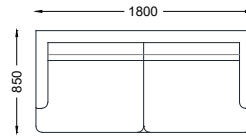

VENTURA | Tribeca Sofa

Size: 1.8 m
Fabric: 16 m

Size: 2.15 m
Fabric: 17 m

Size: 2.45 m
Fabric: 18 m

All models are fully customisable in a range of fabrics, leathers and finishes. Contact one of our sales advisors to discuss your requirements.