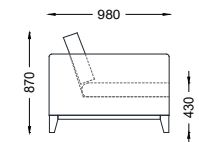

# VENTURA | Bentley Sofa

Size: 1.8 m  
Fabric: 14 m

Size: 2.15 m  
Fabric: 16 m

Size: 2.45 m  
Fabric: 18 m

All models are fully customisable in a range of fabrics, leathers and finishes. Contact one of our sales advisors to discuss your requirements.