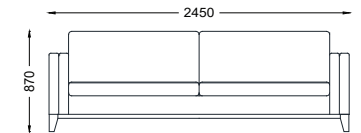

# VENTURA | Bentley Sofa

Size: 1.8 m  
Fabric: 14 m

Size: 2.15 m  
Fabric: 16 m

Size: 2.45 m  
Fabric: 18 m

All models are fully customisable in a range of fabrics, leathers and finishes. Contact one of our sales advisors to discuss your requirements.