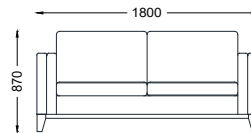

# VENTURA | Bentley Sofa

Size: 1.8 m  
Fabric: 14 m

Size: 2.15 m  
Fabric: 16 m

Size: 2.45 m  
Fabric: 18 m

All models are fully customisable in a range of fabrics, leathers and finishes. Contact one of our sales advisors to discuss your requirements.