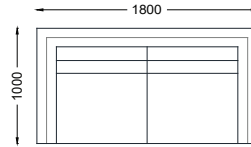

# VENTURA | Bentley Sofa

Size: 1.8 m  
Fabric: 14 m

Size: 2.15 m  
Fabric: 16 m

Size: 2.45 m  
Fabric: 18 m

All models are fully customisable in a range of fabrics, leathers and finishes. Contact one of our sales advisors to discuss your requirements.