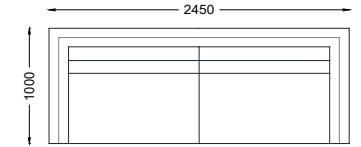

# VENTURA | Bentley Sofa

Size: 1.8 m  
Fabric: 14 m

Size: 2.15 m  
Fabric: 16 m

Size: 2.45 m  
Fabric: 18 m

All models are fully customisable in a range of fabrics, leathers and finishes. Contact one of our sales advisors to discuss your requirements.