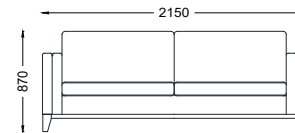

# VENTURA | Bentley Sofa

Size: 1.8 m  
Fabric: 14 m

Size: 2.15 m  
Fabric: 16 m

Size: 2.45 m  
Fabric: 18 m

All models are fully customisable in a range of fabrics, leathers and finishes. Contact one of our sales advisors to discuss your requirements.