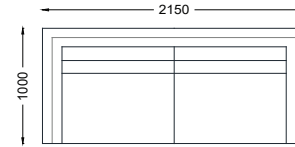

# VENTURA | Bentley Sofa

Size: 1.8 m  
Fabric: 14 m

Size: 2.15 m  
Fabric: 16 m

Size: 2.45 m  
Fabric: 18 m

All models are fully customisable in a range of fabrics, leathers and finishes. Contact one of our sales advisors to discuss your requirements.