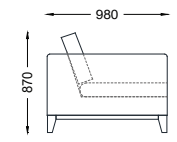

# VENTURA | Bentley Sofa

Size: 1.8 m  
Fabric: 14 m

Size: 2.15 m  
Fabric: 16 m

Size: 2.45 m  
Fabric: 18 m

All models are fully customisable in a range of fabrics, leathers and finishes. Contact one of our sales advisors to discuss your requirements.