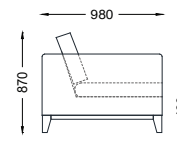

# VENTURA | Bentley Sofa

Size: 1.8 m  
Fabric: 14 m

Size: 2.15 m  
Fabric: 16 m

Size: 2.45 m  
Fabric: 18 m

All models are fully customisable in a range of fabrics, leathers and finishes. Contact one of our sales advisors to discuss your requirements.