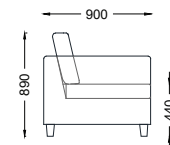

VENTURA | Spencer Sofa

Size: 1.8 m
Fabric: 16 m

Size: 2.15 m
Fabric: 17 m

Size: 2.45 m
Fabric: 18 m

All models are fully customisable in a range of fabrics, leathers and finishes. Contact one of our sales advisors to discuss your requirements.