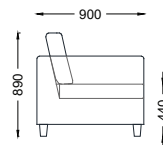

VENTURA | Spencer Sofa

Size: 1.8 m
Fabric: 16 m

Size: 2.15 m
Fabric: 17 m

Size: 2.45 m
Fabric: 18 m

All models are fully customisable in a range of fabrics, leathers and finishes. Contact one of our sales advisors to discuss your requirements.