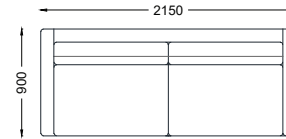

VENTURA | Spencer Sofa

Size: 1.8 m
Fabric: 16 m

Size: 2.15 m
Fabric: 17 m

Size: 2.45 m
Fabric: 18 m

All models are fully customisable in a range of fabrics, leathers and finishes. Contact one of our sales advisors to discuss your requirements.