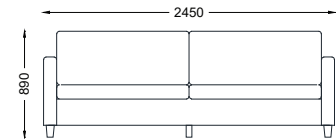

VENTURA | Spencer Sofa

Size: 1.8 m
Fabric: 16 m

Size: 2.15 m
Fabric: 17 m

Size: 2.45 m
Fabric: 18 m

All models are fully customisable in a range of fabrics, leathers and finishes. Contact one of our sales advisors to discuss your requirements.