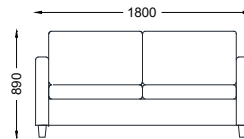

VENTURA | Spencer Sofa

Size: 1.8 m
Fabric: 16 m

Size: 2.15 m
Fabric: 17 m

Size: 2.45 m
Fabric: 18 m

All models are fully customisable in a range of fabrics, leathers and finishes. Contact one of our sales advisors to discuss your requirements.