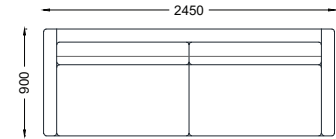

VENTURA | Spencer Sofa

Size: 1.8 m
Fabric: 16 m

Size: 2.15 m
Fabric: 17 m

Size: 2.45 m
Fabric: 18 m

All models are fully customisable in a range of fabrics, leathers and finishes. Contact one of our sales advisors to discuss your requirements.