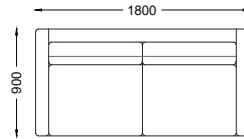

VENTURA | Spencer Sofa

Size: 1.8 m
Fabric: 16 m

Size: 2.15 m
Fabric: 17 m

Size: 2.45 m
Fabric: 18 m

All models are fully customisable in a range of fabrics, leathers and finishes. Contact one of our sales advisors to discuss your requirements.