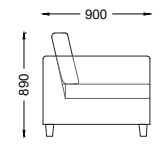

VENTURA | Spencer Sofa

Size: 1.8 m
Fabric: 16 m

Size: 2.15 m
Fabric: 17 m

Size: 2.45 m
Fabric: 18 m

All models are fully customisable in a range of fabrics, leathers and finishes. Contact one of our sales advisors to discuss your requirements.