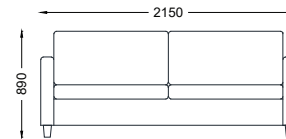

VENTURA | Spencer Sofa

Size: 1.8 m
Fabric: 16 m

Size: 2.15 m
Fabric: 17 m

Size: 2.45 m
Fabric: 18 m

All models are fully customisable in a range of fabrics, leathers and finishes. Contact one of our sales advisors to discuss your requirements.