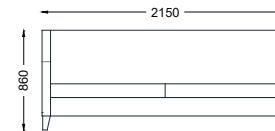

VENTURA | Alexander Sofa

Size: 1.8 m
Fabric: 15 m

Size: 2.15 m
Fabric: 16 m

Size: 2.45 m
Fabric: 17 m

All models are fully customisable in a range of fabrics, leathers and finishes. Contact one of our sales advisors to discuss your requirements.