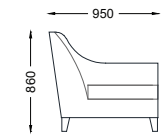

VENTURA | Alexander Sofa

Size: 1.8 m
Fabric: 15 m

Size: 2.15 m
Fabric: 16 m

Size: 2.45 m
Fabric: 17 m

All models are fully customisable in a range of fabrics, leathers and finishes. Contact one of our sales advisors to discuss your requirements.