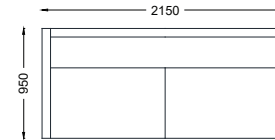

VENTURA | Alexander Sofa

Size: 1.8 m
Fabric: 15 m

Size: 2.15 m
Fabric: 16 m

Size: 2.45 m
Fabric: 17 m

All models are fully customisable in a range of fabrics, leathers and finishes. Contact one of our sales advisors to discuss your requirements.