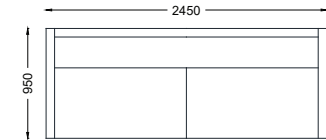

VENTURA | Alexander Sofa

Size: 1.8 m
Fabric: 15 m

Size: 2.15 m
Fabric: 16 m

Size: 2.45 m
Fabric: 17 m

All models are fully customisable in a range of fabrics, leathers and finishes. Contact one of our sales advisors to discuss your requirements.