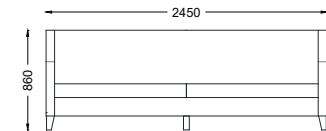

VENTURA | Alexander Sofa

Size: 1.8 m
Fabric: 15 m

Size: 2.15 m
Fabric: 16 m

Size: 2.45 m
Fabric: 17 m

All models are fully customisable in a range of fabrics, leathers and finishes. Contact one of our sales advisors to discuss your requirements.