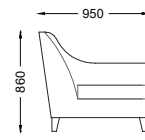

VENTURA | Alexander Sofa

Size: 1.8 m
Fabric: 15 m

Size: 2.15 m
Fabric: 16 m

Size: 2.45 m
Fabric: 17 m

All models are fully customisable in a range of fabrics, leathers and finishes. Contact one of our sales advisors to discuss your requirements.