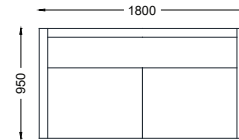

VENTURA | Alexander Sofa

Size: 1.8 m
Fabric: 15 m

Size: 2.15 m
Fabric: 16 m

Size: 2.45 m
Fabric: 17 m

All models are fully customisable in a range of fabrics, leathers and finishes. Contact one of our sales advisors to discuss your requirements.