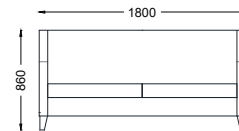

VENTURA | Alexander Sofa

Size: 1.8 m
Fabric: 15 m

Size: 2.15 m
Fabric: 16 m

Size: 2.45 m
Fabric: 17 m

All models are fully customisable in a range of fabrics, leathers and finishes. Contact one of our sales advisors to discuss your requirements.