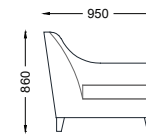

VENTURA | Alexander Sofa

Size: 1.8 m
Fabric: 15 m

Size: 2.15 m
Fabric: 16 m

Size: 2.45 m
Fabric: 17 m

All models are fully customisable in a range of fabrics, leathers and finishes. Contact one of our sales advisors to discuss your requirements.