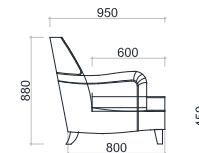

VENTURA | Sophia Sofa

Size: 1.8 m
Fabric: 16 m

Size: 2.15 m
Fabric: 17 m

Size: 2.45 m
Fabric: 19 m

All models are fully customisable in a range of fabrics, leathers and finishes. Contact one of our sales advisors to discuss your requirements.