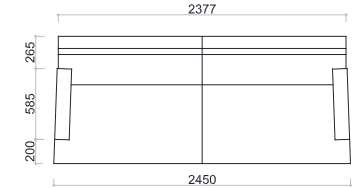

VENTURA | Sophia Sofa

Size: 1.8 m
Fabric: 16 m

Size: 2.15 m
Fabric: 17 m

Size: 2.45 m
Fabric: 19 m

All models are fully customisable in a range of fabrics, leathers and finishes. Contact one of our sales advisors to discuss your requirements.