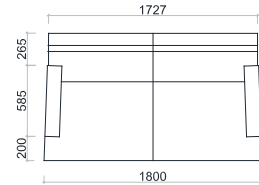

VENTURA | Sophia Sofa

Size: 1.8 m
Fabric: 16 m

Size: 2.15 m
Fabric: 17 m

Size: 2.45 m
Fabric: 19 m

All models are fully customisable in a range of fabrics, leathers and finishes. Contact one of our sales advisors to discuss your requirements.