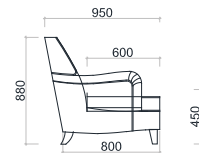

VENTURA | Sophia Sofa

Size: 1.8 m
Fabric: 16 m

Size: 2.15 m
Fabric: 17 m

Size: 2.45 m
Fabric: 19 m

All models are fully customisable in a range of fabrics, leathers and finishes. Contact one of our sales advisors to discuss your requirements.