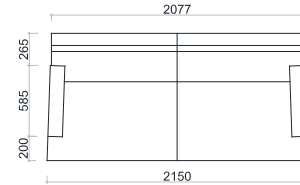

VENTURA | Sophia Sofa

Size: 1.8 m
Fabric: 16 m

Size: 2.15 m
Fabric: 17 m

Size: 2.45 m
Fabric: 19 m

All models are fully customisable in a range of fabrics, leathers and finishes. Contact one of our sales advisors to discuss your requirements.