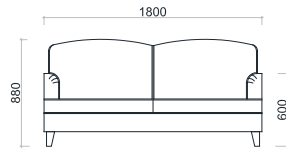

VENTURA | Sophia Sofa

Size: 1.8 m
Fabric: 16 m

Size: 2.15 m
Fabric: 17 m

Size: 2.45 m
Fabric: 19 m

All models are fully customisable in a range of fabrics, leathers and finishes. Contact one of our sales advisors to discuss your requirements.