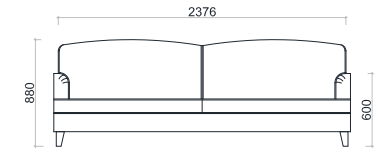

VENTURA | Sophia Sofa

Size: 1.8 m
Fabric: 16 m

Size: 2.15 m
Fabric: 17 m

Size: 2.45 m
Fabric: 19 m

All models are fully customisable in a range of fabrics, leathers and finishes. Contact one of our sales advisors to discuss your requirements.