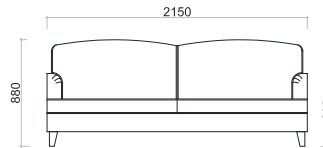

VENTURA | Sophia Sofa

Size: 1.8 m
Fabric: 16 m

Size: 2.15 m
Fabric: 17 m

Size: 2.45 m
Fabric: 19 m

All models are fully customisable in a range of fabrics, leathers and finishes. Contact one of our sales advisors to discuss your requirements.