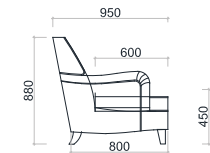

VENTURA | Sophia Sofa

Size: 1.8 m
Fabric: 16 m

Size: 2.15 m
Fabric: 17 m

Size: 2.45 m
Fabric: 19 m

All models are fully customisable in a range of fabrics, leathers and finishes. Contact one of our sales advisors to discuss your requirements.