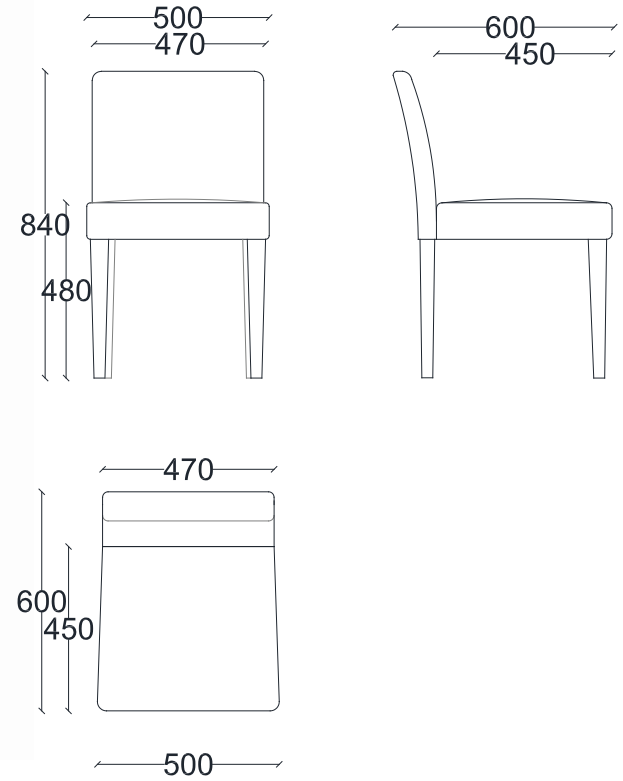

VENTURA | Zara

**Fabric: 1.50m**

All models are fully customisable in a range of fabrics, leathers and finishes. Contact one of our sales advisors to discuss your requirements.

**DC5323**