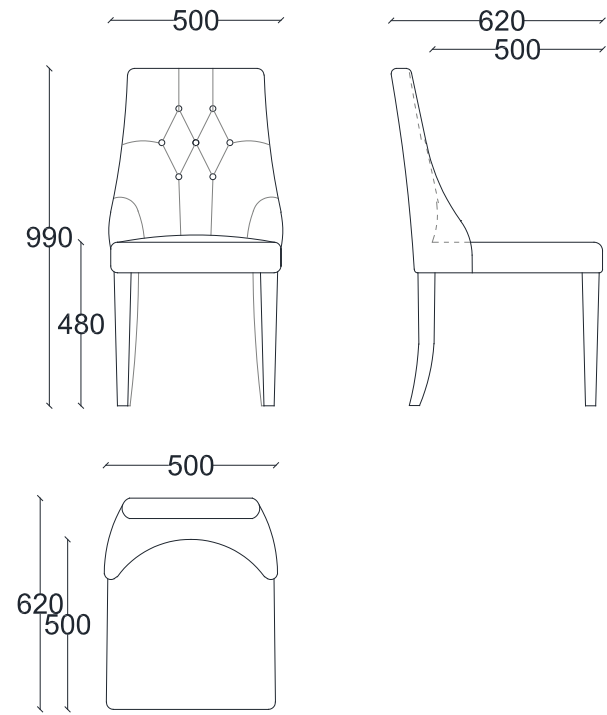

# VENTURA | Camilla

**Fabric: 1.7m**

All models are fully customisable in a range of fabrics, leathers and finishes. Contact one of our sales advisors to discuss your requirements.

**DC5301**