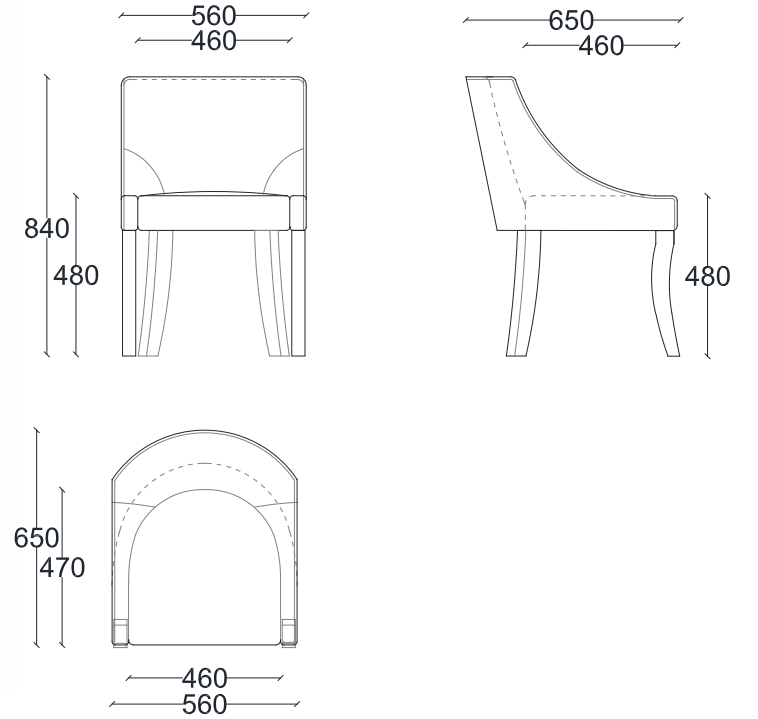

VENTURA | Bond

Fabric: 2.00m

All models are fully customisable in a range of fabrics, leathers and finishes. Contact one of our sales advisors to discuss your requirements.

DC5322

Wood Finishes

ANTIQUE
OAK