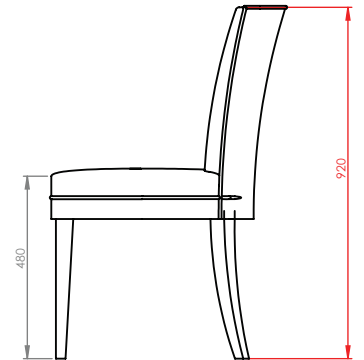

VENTURA | Bastion

Fabric: 2.00m

All models are fully customisable in a range of fabrics, leathers and finishes. Contact one of our sales advisors to discuss your requirements.

DC5331

Wood Finishes

ANTIQUE
OAK