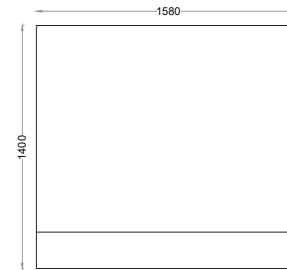

VENTURA | Leo

All models are fully customisable in a range of fabrics, leathers and finishes. Contact one of our sales advisors to discuss your requirements.

HB8106

Size:Single 3"
Fabric:1.5m

Size:Double 4" 6'
Fabric:2.2

Size:King 5"
Fabric:2.5m

Size:Super King 6"
Fabric:2.8m