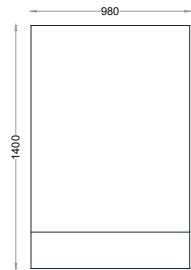

VENTURA | Leo

All models are fully customisable in a range of fabrics, leathers and finishes. Contact one of our sales advisors to discuss your requirements.

HB8106

Size:Single 3"
Fabric:1.5m

Size:Double 4" 6'
Fabric:2.2

Size:King 5"
Fabric:2.5m

Size:Super King 6"
Fabric:2.8m