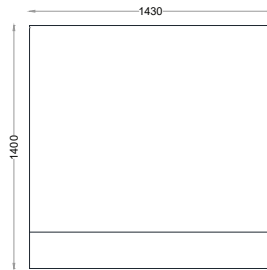

VENTURA | Leo

All models are fully customisable in a range of fabrics, leathers and finishes. Contact one of our sales advisors to discuss your requirements.

HB8106

Size:Single 3"
Fabric:1.5m

Size:Double 4" 6'
Fabric:2.2

Size:King 5"
Fabric:2.5m

Size:Super King 6"
Fabric:2.8m