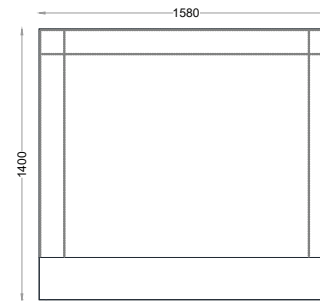

VENTURA | George

All models are fully customisable in a range of fabrics, leathers and finishes. Contact one of our sales advisors to discuss your requirements.

HB8108

Size:Single 3"
Fabric:1.5m

Size:Double 4"6'
Fabric:2.2

Size:King 5"
Fabric:2.5m

Size:Super King 6"
Fabric:3m