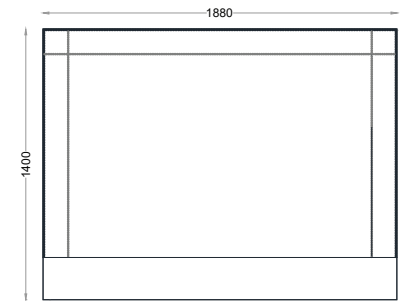

VENTURA | George

All models are fully customisable in a range of fabrics, leathers and finishes. Contact one of our sales advisors to discuss your requirements.

HB8108

Size:Single 3"
Fabric:1.5m

Size:Double 4"6'
Fabric:2.2

Size:King 5"
Fabric:2.5m

Size:Super King 6"
Fabric:3m