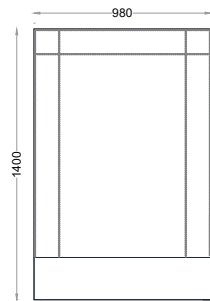

VENTURA | George

All models are fully customisable in a range of fabrics, leathers and finishes. Contact one of our sales advisors to discuss your requirements.

HB8108

Size:Single 3"
Fabric:1.5m

Size:Double 4"6'
Fabric:2.2

Size:King 5"
Fabric:2.5m

Size:Super King 6"
Fabric:3m