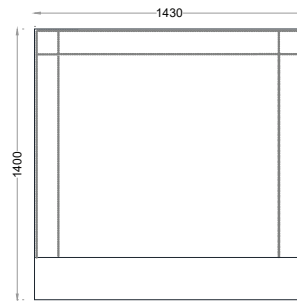

VENTURA | George

All models are fully customisable in a range of fabrics, leathers and finishes. Contact one of our sales advisors to discuss your requirements.

HB8108

Size:Single 3"
Fabric:1.5m

Size:Double 4"6'
Fabric:2.2

Size:King 5"
Fabric:2.5m

Size:Super King 6"
Fabric:3m