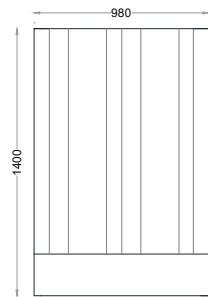

VENTURA | Hudson

All models are fully customisable in a range of fabrics, leathers and finishes. Contact one of our sales advisors to discuss your requirements.

HB8110

**Size:Single 3"**  
**Fabric:3.0m**

**Size:Double 4"6"**  
**Fabric:3.7m**

**Size:King 5"**  
**Fabric:4m**

**Size:Super King 6"**  
**Fabric:4.5m**