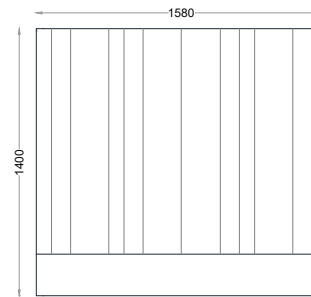

VENTURA | Hudson

All models are fully customisable in a range of fabrics, leathers and finishes. Contact one of our sales advisors to discuss your requirements.

HB8110

**Size:Single 3"**  
**Fabric:3.0m**

**Size:Double 4"6"**  
**Fabric:3.7m**

**Size:King 5"**  
**Fabric:4m**

**Size:Super King 6"**  
**Fabric:4.5m**