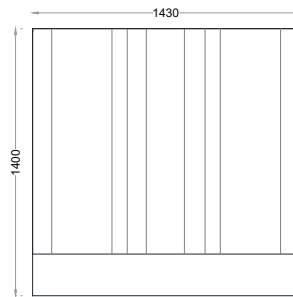

VENTURA | Hudson

All models are fully customisable in a range of fabrics, leathers and finishes. Contact one of our sales advisors to discuss your requirements.

HB8110

**Size:Single 3"**  
**Fabric:3.0m**

**Size:Double 4"6"**  
**Fabric:3.7m**

**Size:King 5"**  
**Fabric:4m**

**Size:Super King 6"**  
**Fabric:4.5m**