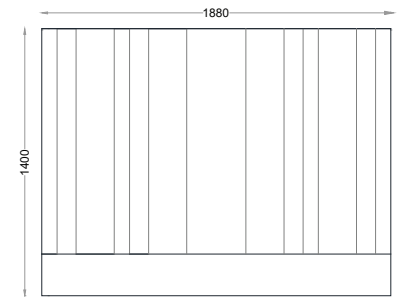

VENTURA | Hudson

All models are fully customisable in a range of fabrics, leathers and finishes. Contact one of our sales advisors to discuss your requirements.

HB8110

**Size:Single 3"**  
**Fabric:3.0m**

**Size:Double 4"6"**  
**Fabric:3.7m**

**Size:King 5"**  
**Fabric:4m**

**Size:Super King 6"**  
**Fabric:4.5m**