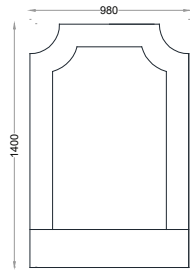

VENTURA | Spencer

---

All models are fully customisable in a range of fabrics, leathers and finishes. Contact one of our sales advisors to discuss your requirements.

---

HB8111

**Size:Single 3"**  
**Fabric:1.5m**

**Size:Double 4"6'**  
**Fabric:2.2**

**Size:King 5"**  
**Fabric:2.5m**

**Size:Super King 6"**  
**Fabric:2.8m**