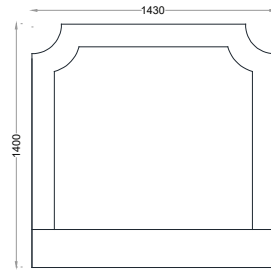

VENTURA | Spencer

---

All models are fully customisable in a range of fabrics, leathers and finishes. Contact one of our sales advisors to discuss your requirements.

---

HB8111

**Size:Single 3"**  
**Fabric:1.5m**

**Size:Double 4"6'**  
**Fabric:2.2**

**Size:King 5"**  
**Fabric:2.5m**

**Size:Super King 6"**  
**Fabric:2.8m**