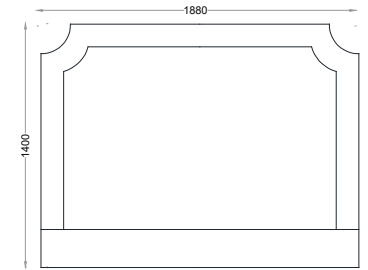

VENTURA | Spencer

---

All models are fully customisable in a range of fabrics, leathers and finishes. Contact one of our sales advisors to discuss your requirements.

---

HB8111

**Size:Single 3"**  
**Fabric:1.5m**

**Size:Double 4"6'**  
**Fabric:2.2**

**Size:King 5"**  
**Fabric:2.5m**

**Size:Super King 6"**  
**Fabric:2.8m**