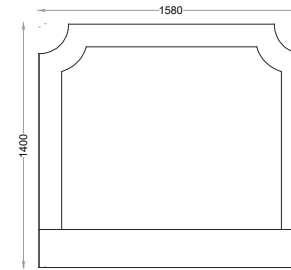

VENTURA | Spencer

---

All models are fully customisable in a range of fabrics, leathers and finishes. Contact one of our sales advisors to discuss your requirements.

---

HB8111

**Size:Single 3"**  
**Fabric:1.5m**

**Size:Double 4"6'**  
**Fabric:2.2**

**Size:King 5"**  
**Fabric:2.5m**

**Size:Super King 6"**  
**Fabric:2.8m**