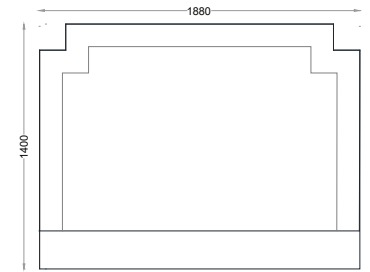

VENTURA | Bentley

All models are fully customisable in a range of fabrics, leathers and finishes. Contact one of our sales advisors to discuss your requirements.

HB8112

Size:Single 3"
Fabric:1.5m

Size:Double 4"6'
Fabric:2.2

Size:King 5"
Fabric:2.5m

Size:Super King 6"
Fabric:2.8m