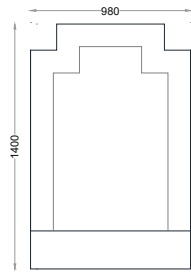

VENTURA | Bentley

All models are fully customisable in a range of fabrics, leathers and finishes. Contact one of our sales advisors to discuss your requirements.

HB8112

Size:Single 3"
Fabric:1.5m

Size:Double 4"6'
Fabric:2.2

Size:King 5"
Fabric:2.5m

Size:Super King 6"
Fabric:2.8m