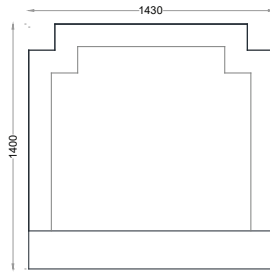

VENTURA | Bentley

All models are fully customisable in a range of fabrics, leathers and finishes. Contact one of our sales advisors to discuss your requirements.

HB8112

Size:Single 3"
Fabric:1.5m

Size:Double 4"6'
Fabric:2.2

Size:King 5"
Fabric:2.5m

Size:Super King 6"
Fabric:2.8m