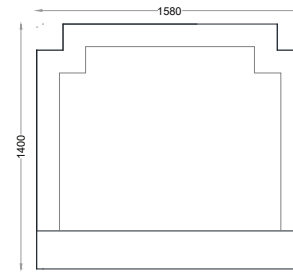

VENTURA | Bentley

All models are fully customisable in a range of fabrics, leathers and finishes. Contact one of our sales advisors to discuss your requirements.

HB8112

Size:Single 3"
Fabric:1.5m

Size:Double 4"6'
Fabric:2.2

Size:King 5"
Fabric:2.5m

Size:Super King 6"
Fabric:2.8m