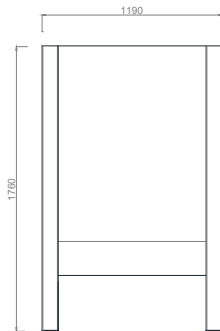

VENTURA | Bella

Size:Single 3"
Fabric:4m

Size:Double 4"6"
Fabric:4.5m

Size:King 5"
Fabric: 5m

Size:Super King 6"
Fabric:5.5m

All models are fully customisable in a range of fabrics, leathers and finishes. Contact one of our sales advisors to discuss your requirements.