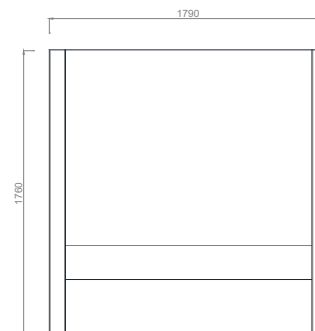

VENTURA | Bella

Size:Single 3"
Fabric:4m

Size:Double 4"6"
Fabric:4.5m

Size:King 5"
Fabric: 5m

Size:Super King 6"
Fabric:5.5m

All models are fully customisable in a range of fabrics, leathers and finishes. Contact one of our sales advisors to discuss your requirements.