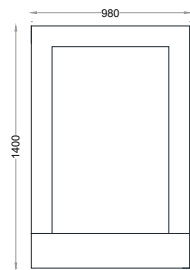

# VENTURA | Piper

All models are fully customisable in a range of fabrics, leathers and finishes. Contact one of our sales advisors to discuss your requirements.

HB8115

**Size:Single 3"**  
**Fabric:2m**

**Size:Double 4" 6'**  
**Fabric:2.7m**

**Size:King 5"**  
**Fabric:3m**

**Size:Super King 6"**  
**Fabric:3.3m**