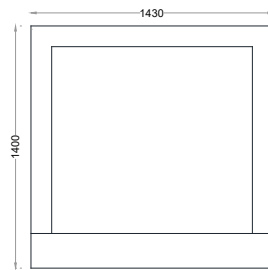

# VENTURA | Piper

All models are fully customisable in a range of fabrics, leathers and finishes. Contact one of our sales advisors to discuss your requirements.

HB8115

**Size:Single 3"**  
**Fabric:2m**

**Size:Double 4" 6'**  
**Fabric:2.7m**

**Size:King 5"**  
**Fabric:3m**

**Size:Super King 6"**  
**Fabric:3.3m**