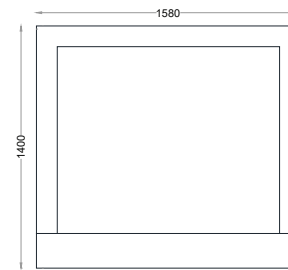

# VENTURA | Piper

All models are fully customisable in a range of fabrics, leathers and finishes. Contact one of our sales advisors to discuss your requirements.

HB8115

**Size:Single 3"**  
**Fabric:2m**

**Size:Double 4" 6'**  
**Fabric:2.7m**

**Size:King 5"**  
**Fabric:3m**

**Size:Super King 6"**  
**Fabric:3.3m**