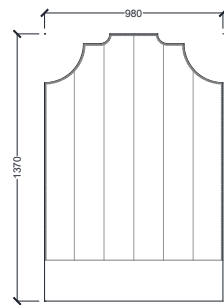

VENTURA | Charlotte

All models are fully customisable in a range of fabrics, leathers and finishes. Contact one of our sales advisors to discuss your requirements.

HB8119

Size:Single 3"
Fabric:2m

Size:Double 4" 6'
Fabric:3m

Size:King 5"
Fabric:3m

Size:Super King 6"
Fabric:3.5m