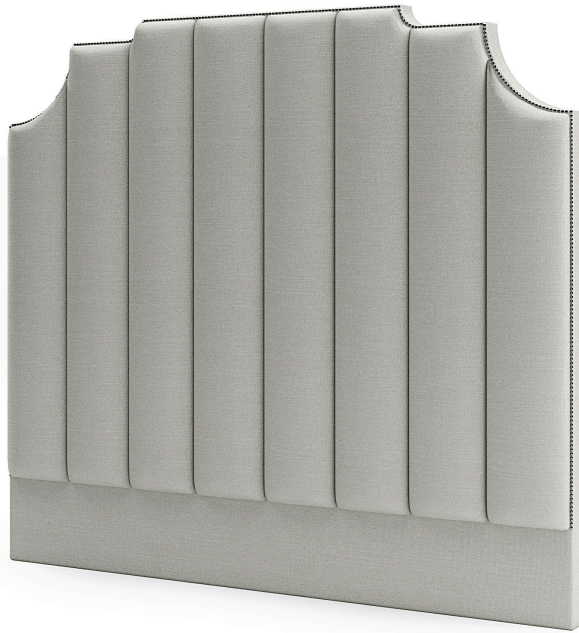

VENTURA | Charlotte

All models are fully customisable in a range of fabrics, leathers and finishes. Contact one of our sales advisors to discuss your requirements.

HB8119

Size:Single 3"
Fabric:2m

Size:Double 4" 6'
Fabric:3m

Size:King 5"
Fabric:3m

Size:Super King 6"
Fabric:3.5m