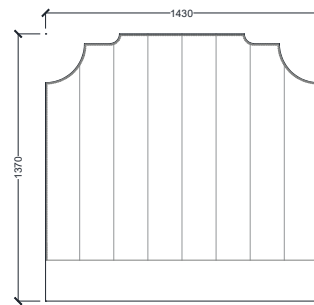

VENTURA | Charlotte

All models are fully customisable in a range of fabrics, leathers and finishes. Contact one of our sales advisors to discuss your requirements.

HB8119

Size:Single 3"
Fabric:2m

Size:Double 4" 6'
Fabric:3m

Size:King 5"
Fabric:3m

Size:Super King 6"
Fabric:3.5m