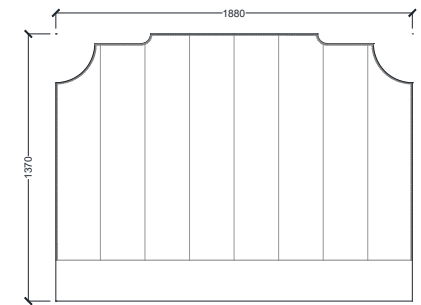

VENTURA | Charlotte

All models are fully customisable in a range of fabrics, leathers and finishes. Contact one of our sales advisors to discuss your requirements.

HB8119

Size:Single 3"
Fabric:2m

Size:Double 4" 6'
Fabric:3m

Size:King 5"
Fabric:3m

Size:Super King 6"
Fabric:3.5m