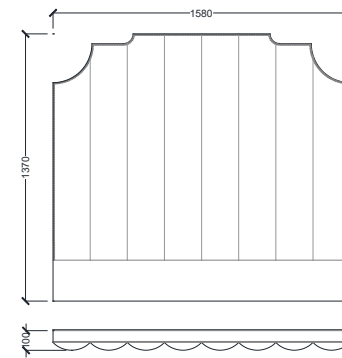

VENTURA | Charlotte

All models are fully customisable in a range of fabrics, leathers and finishes. Contact one of our sales advisors to discuss your requirements.

HB8119

Size:Single 3"
Fabric:2m

Size:Double 4" 6'
Fabric:3m

Size:King 5"
Fabric:3m

Size:Super King 6"
Fabric:3.5m