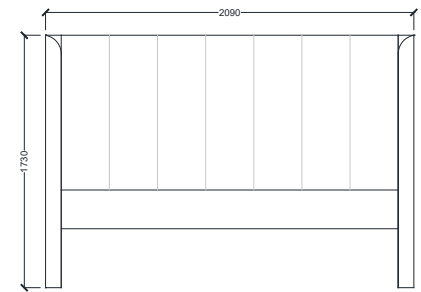

VENTURA | Winged Hugo

All models are fully customisable in a range of fabrics, leathers and finishes. Contact one of our sales advisors to discuss your requirements.

HB8120

Size:Single 3"  
Fabric:5.5m

Size:Double 4"6'  
Fabric:6.5m

Size:King 5"  
Fabric:7m

Size:Super King 6"  
Fabric:8m