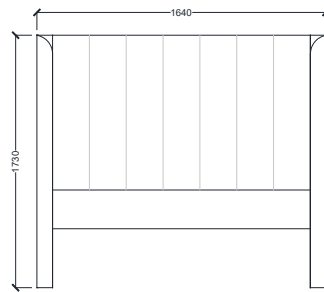

VENTURA | Winged Hugo

All models are fully customisable in a range of fabrics, leathers and finishes. Contact one of our sales advisors to discuss your requirements.

HB8120

Size:Single 3"  
Fabric:5.5m

Size:Double 4"6'  
Fabric:6.5m

Size:King 5"  
Fabric:7m

Size:Super King 6"  
Fabric:8m