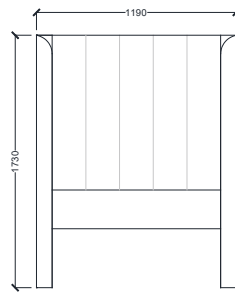

VENTURA | Winged Hugo

All models are fully customisable in a range of fabrics, leathers and finishes. Contact one of our sales advisors to discuss your requirements.

HB8120

Size:Single 3"  
Fabric:5.5m

Size:Double 4"6'  
Fabric:6.5m

Size:King 5"  
Fabric:7m

Size:Super King 6"  
Fabric:8m