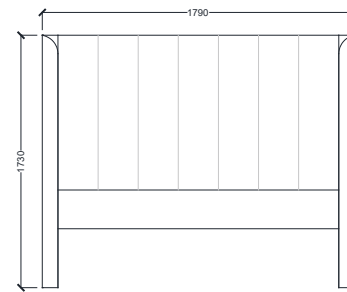

VENTURA | Winged Hugo

All models are fully customisable in a range of fabrics, leathers and finishes. Contact one of our sales advisors to discuss your requirements.

HB8120

Size:Single 3"  
Fabric:5.5m

Size:Double 4"6'  
Fabric:6.5m

Size:King 5"  
Fabric:7m

Size:Super King 6"  
Fabric:8m