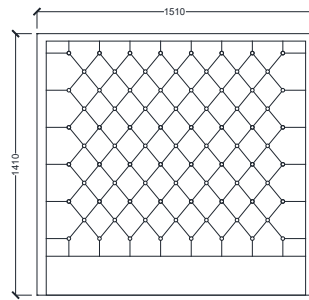

VENTURA | Savoy

All models are fully customisable in a range of fabrics, leathers and finishes. Contact one of our sales advisors to discuss your requirements.

HB8121

Size:Single 3"
Fabric:3m

Size:Double 4"6'
Fabric:5m

Size:King 5"
Fabric:5m

Size:Super King 6"
Fabric:6m