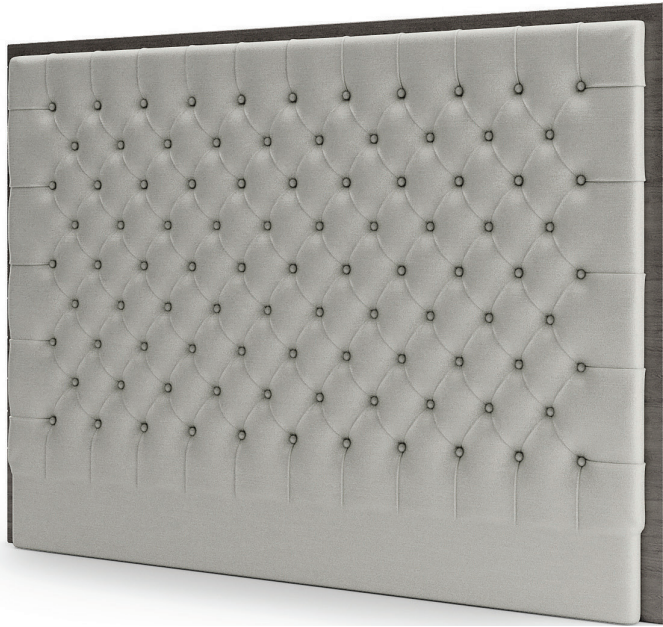

VENTURA | Savoy

All models are fully customisable in a range of fabrics, leathers and finishes. Contact one of our sales advisors to discuss your requirements.

HB8121

Size:Single 3"
Fabric:3m

Size:Double 4"6'
Fabric:5m

Size:King 5"
Fabric:5m

Size:Super King 6"
Fabric:6m