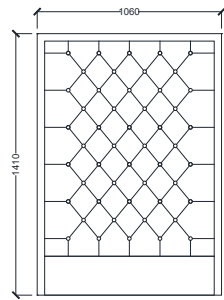

VENTURA | Savoy

All models are fully customisable in a range of fabrics, leathers and finishes. Contact one of our sales advisors to discuss your requirements.

HB8121

Size:Single 3"
Fabric:3m

Size:Double 4"6'
Fabric:5m

Size:King 5"
Fabric:5m

Size:Super King 6"
Fabric:6m