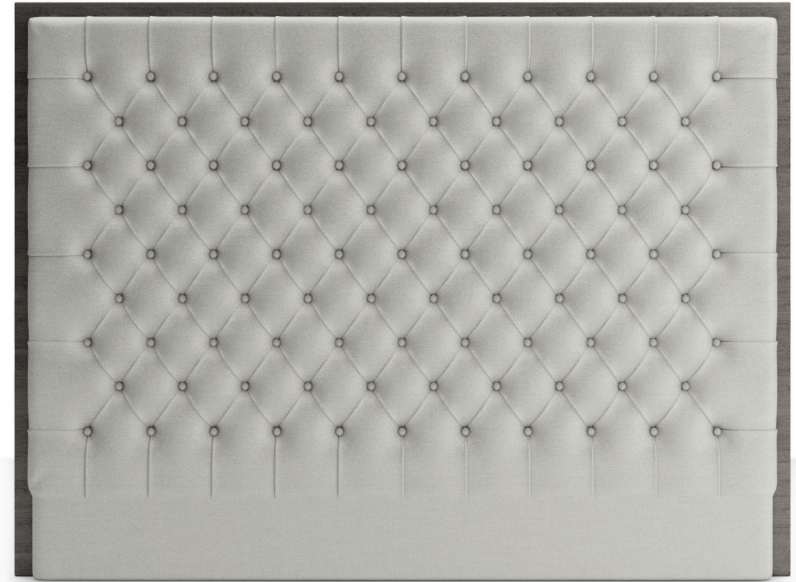

VENTURA | Savoy

All models are fully customisable in a range of fabrics, leathers and finishes. Contact one of our sales advisors to discuss your requirements.

HB8121

Size:Single 3"
Fabric:3m

Size:Double 4"6'
Fabric:5m

Size:King 5"
Fabric:5m

Size:Super King 6"
Fabric:6m