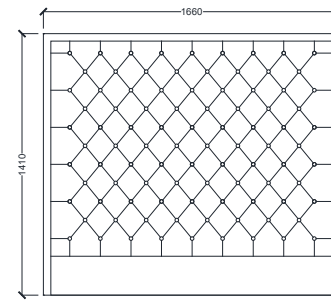

VENTURA | Savoy

All models are fully customisable in a range of fabrics, leathers and finishes. Contact one of our sales advisors to discuss your requirements.

HB8121

Size:Single 3"
Fabric:3m

Size:Double 4"6'
Fabric:5m

Size:King 5"
Fabric:5m

Size:Super King 6"
Fabric:6m