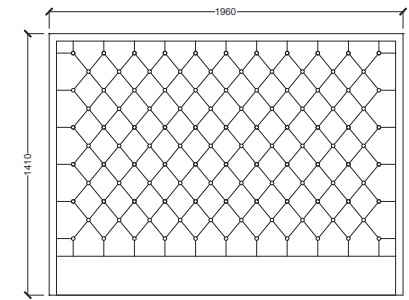

VENTURA | Savoy

All models are fully customisable in a range of fabrics, leathers and finishes. Contact one of our sales advisors to discuss your requirements.

HB8121

Size:Single 3"
Fabric:3m

Size:Double 4"6'
Fabric:5m

Size:King 5"
Fabric:5m

Size:Super King 6"
Fabric:6m