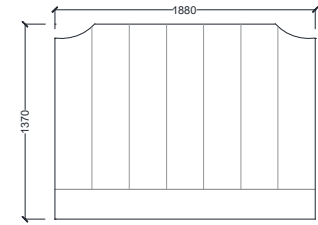

VENTURA | Millie

All models are fully customisable in a range of fabrics, leathers and finishes. Contact one of our sales advisors to discuss your requirements.

HB8122

Size:Single 3"
Fabric:3m

Size:Double 4"6"
Fabric:5m

Size:King 5"
Fabric:5m

Size:Super King 6"
Fabric:6m