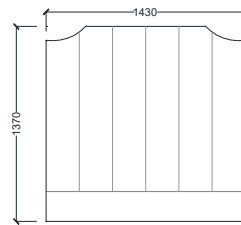

VENTURA | Millie

All models are fully customisable in a range of fabrics, leathers and finishes. Contact one of our sales advisors to discuss your requirements.

HB8122

Size:Single 3"
Fabric:3m

Size:Double 4"6"
Fabric:5m

Size:King 5"
Fabric:5m

Size:Super King 6"
Fabric:6m