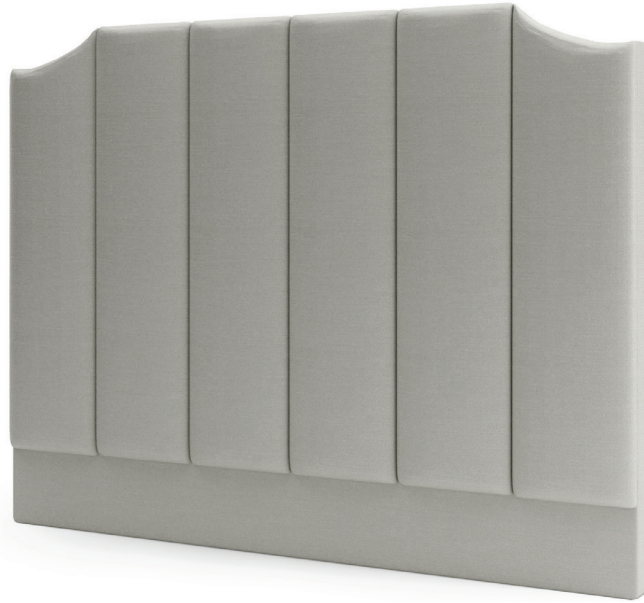

VENTURA | Millie

All models are fully customisable in a range of fabrics, leathers and finishes. Contact one of our sales advisors to discuss your requirements.

HB8122

Size:Single 3"
Fabric:3m

Size:Double 4"6"
Fabric:5m

Size:King 5"
Fabric:5m

Size:Super King 6"
Fabric:6m