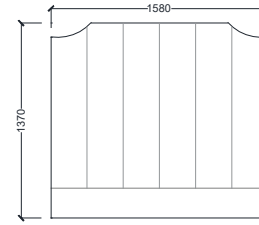

VENTURA | Millie

All models are fully customisable in a range of fabrics, leathers and finishes. Contact one of our sales advisors to discuss your requirements.

HB8122

Size:Single 3"
Fabric:3m

Size:Double 4"6"
Fabric:5m

Size:King 5"
Fabric:5m

Size:Super King 6"
Fabric:6m