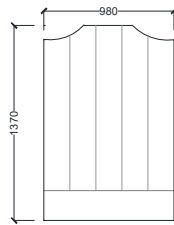

VENTURA | Millie

All models are fully customisable in a range of fabrics, leathers and finishes. Contact one of our sales advisors to discuss your requirements.

HB8122

Size:Single 3"
Fabric:3m

Size:Double 4"6"
Fabric:5m

Size:King 5"
Fabric:5m

Size:Super King 6"
Fabric:6m