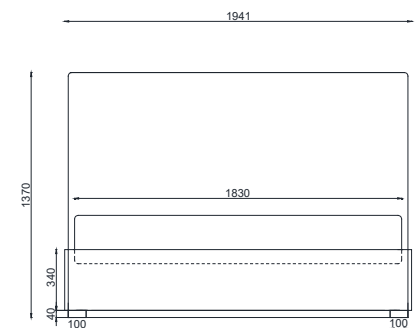

**Size:Single 3"**  
**Fabric:2.5m**  
**Code:VBC23101**

**Size:Double 4"6"**  
**Fabric:2.7m**  
**Code:VBC23102**

**Size:King 5"**  
**Fabric:3m**  
**Code:VBC23103**

**Size:Super King 6"**  
**Fabric:3.5m**  
**Code:VBC23104**