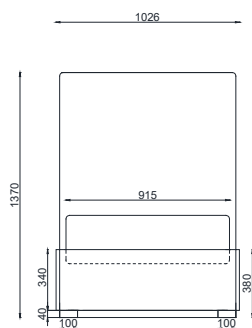

**Size:Single 3"**  
**Fabric:2.5m**  
**Code:VBC23101**

**Size:Double 4"6"**  
**Fabric:2.7m**  
**Code:VBC23102**

**Size:King 5"**  
**Fabric:3m**  
**Code:VBC23103**

**Size:Super King 6"**  
**Fabric:3.5m**  
**Code:VBC23104**