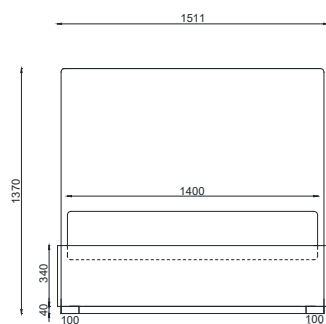

**Size:Single 3"**  
**Fabric:2.5m**  
**Code:VBC23101**

**Size:Double 4"6"**  
**Fabric:2.7m**  
**Code:VBC23102**

**Size:King 5"**  
**Fabric:3m**  
**Code:VBC23103**

**Size:Super King 6"**  
**Fabric:3.5m**  
**Code:VBC23104**