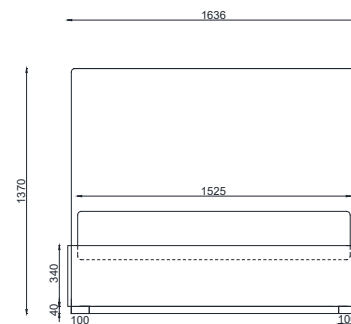

**Size:Single 3"**  
**Fabric:2.5m**  
**Code:VBC23101**

**Size:Double 4"6"**  
**Fabric:2.7m**  
**Code:VBC23102**

**Size:King 5"**  
**Fabric:3m**  
**Code:VBC23103**

**Size:Super King 6"**  
**Fabric:3.5m**  
**Code:VBC23104**