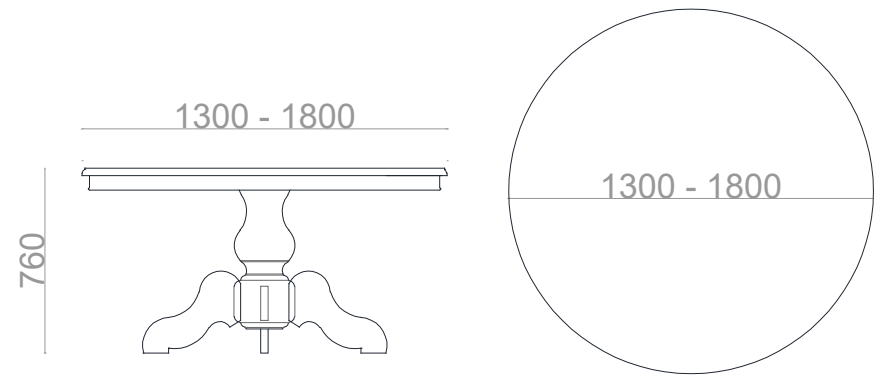

VENTURA | HARLOW

Our circular HARLOW table, with its shapely central pedestal, is ideally suited to intimate entertaining. The table uses contrasting woods to bring a modern sensibility to a classic design.