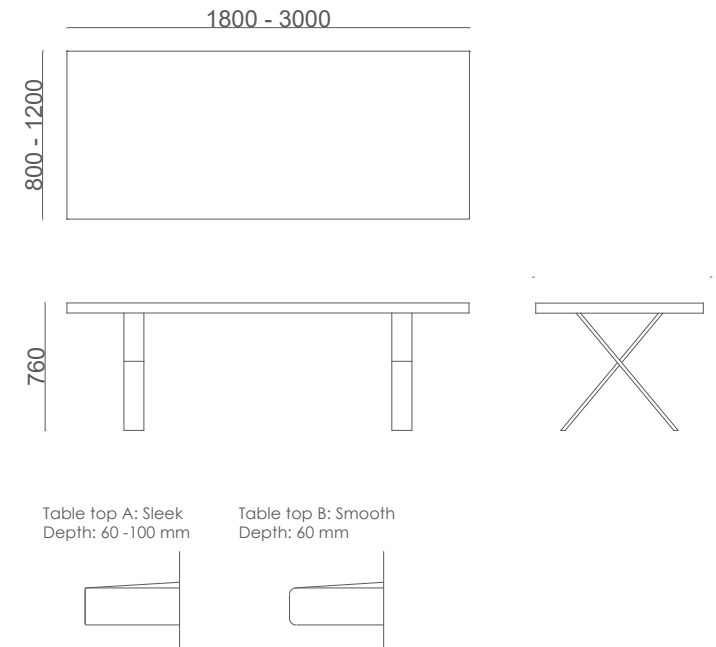

VENTURA | LUKAS

---

All models are fully customisable in a range of metal and wood finishes. Contact one of our sales advisors to discuss your requirements.

---

VDT10127