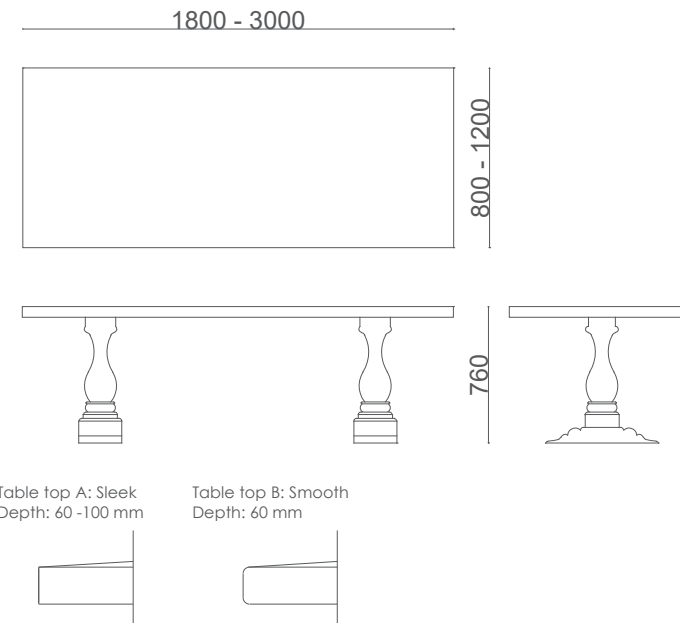

# VENTURA | RENAISSANCE PAINTED BASE

The slim top and shapely supporting legs at each end of our RENAISSANCE table hark back to times past. This is a serious table designed to facilitate entertaining on a grand scale, and is as well suited to contemporary interiors as it is to more traditional homes.