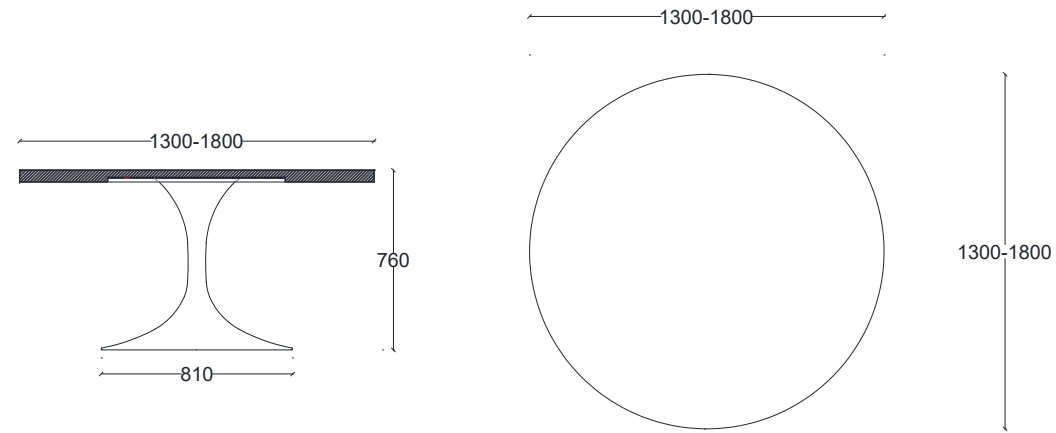

VENTURA | SOPHIA

Our SOPHIA table is solid and practical, and the distinctive corner supports provide enough visual interest to make this a stylish choice for any contemporary interior.

VDT10137

Wood Finishes