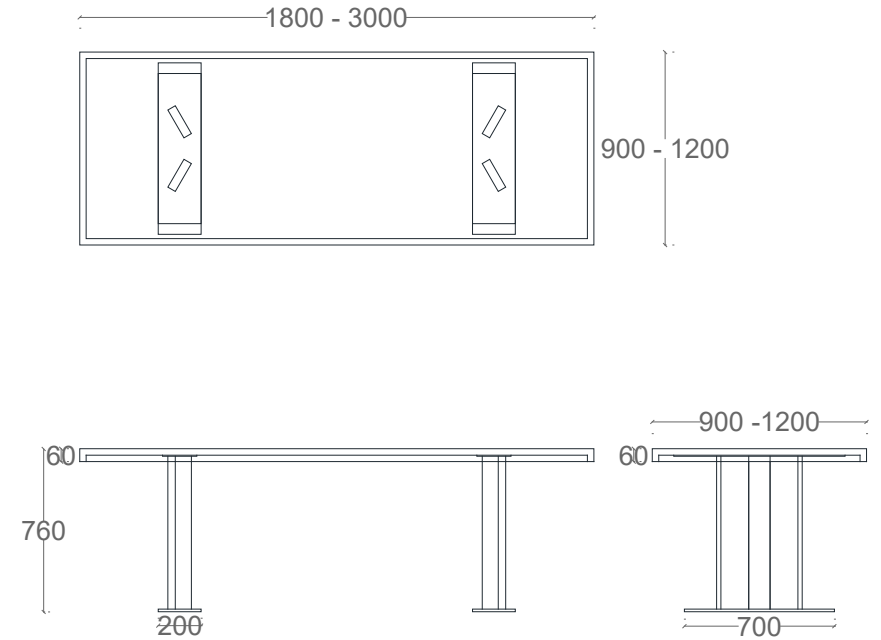

VENTURA | REILLY

All models are fully customisable in a range of metal and wood finishes. Contact one of our sales advisors to discuss your requirements.

VDT10144