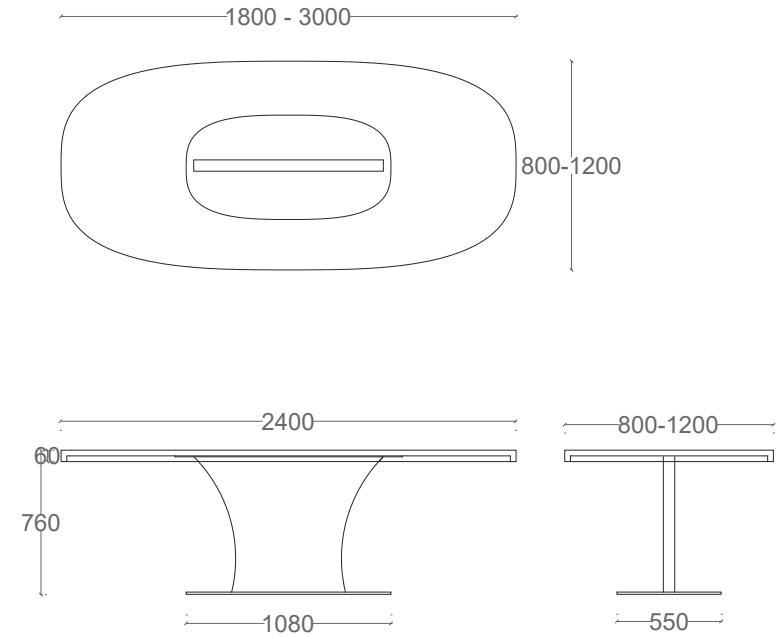

VENTURA | SULLIVAN

All models are fully customisable in a range of metal and wood finishes. Contact one of our sales advisors to discuss your requirements.

VDT10145