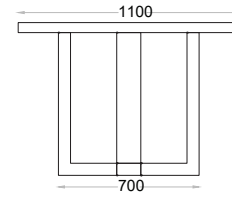

VENTURA | ALLYSON

All models are fully customisable in a range of metal and wood finishes. Contact one of our sales advisors to discuss your requirements.

VAC24101