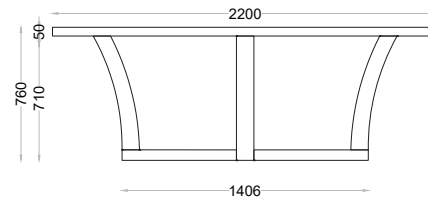

VENTURA | ALLYSON

All models are fully customisable in a range of metal and wood finishes. Contact one of our sales advisors to discuss your requirements.

VAC24101