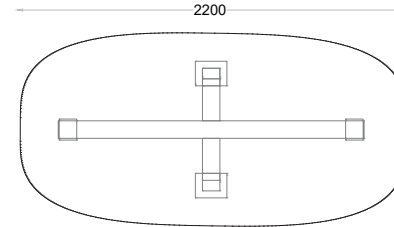

VENTURA | ALLYSON

All models are fully customisable in a range of metal and wood finishes. Contact one of our sales advisors to discuss your requirements.

VAC24101