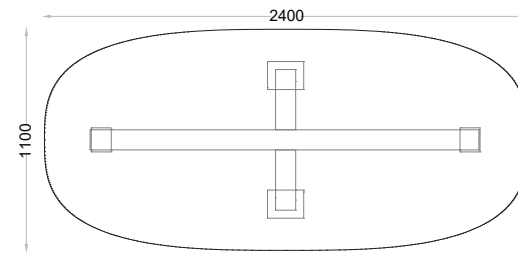

VENTURA | ALLYSON

All models are fully customisable in a range of metal and wood finishes. Contact one of our sales advisors to discuss your requirements.

VAC24101