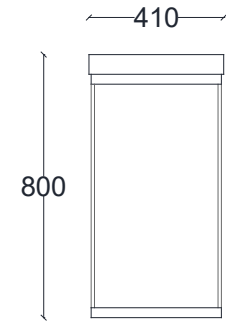

VENTURA | Manhattan Console Table

All models are fully customisable in a range of wood and metal finishes. Contact one of our sales advisors to discuss your requirements.

GF11130

Wood Finishes

ANTIQUE
OAK