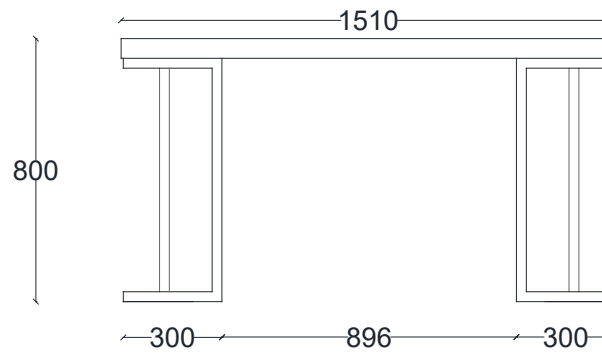

VENTURA | Manhattan Console Table

All models are fully customisable in a range of wood and metal finishes. Contact one of our sales advisors to discuss your requirements.

GF11130

Wood Finishes

ANTIQUE
OAK