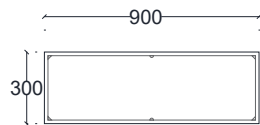

VENTURA | Pimlico Console Table

All models are fully customisable in a range of wood, glass, mirror and metal finishes. Contact one of our sales advisors to discuss your requirements.

VPC15104-VPC15105-VPC15106