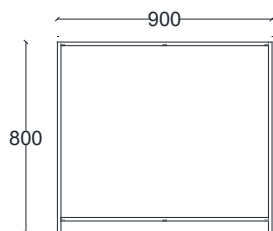

VENTURA | Pimlico Console Table

All models are fully customisable in a range of wood, glass, mirror and metal finishes. Contact one of our sales advisors to discuss your requirements.

VPC15104-VPC15105-VPC15106