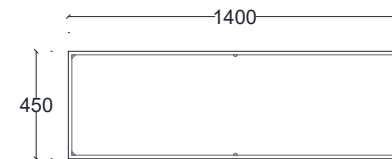

VENTURA | Pimlico Console Table

All models are fully customisable in a range of wood, glass, mirror and metal finishes. Contact one of our sales advisors to discuss your requirements.

VPC15104-VPC15105-VPC15106