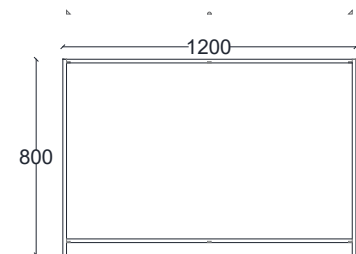

VENTURA | Pimlico Console Table

All models are fully customisable in a range of wood, glass, mirror and metal finishes. Contact one of our sales advisors to discuss your requirements.

VPC15104-VPC15105-VPC15106