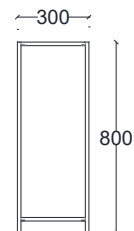

VENTURA | Pimlico Console Table

All models are fully customisable in a range of wood, glass, mirror and metal finishes. Contact one of our sales advisors to discuss your requirements.

VPC15104-VPC15105-VPC15106