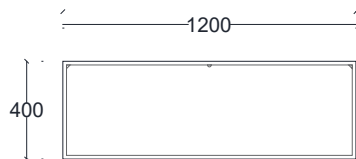

VENTURA | Pimlico Console Table

All models are fully customisable in a range of wood, glass, mirror and metal finishes. Contact one of our sales advisors to discuss your requirements.

VPC15104-VPC15105-VPC15106