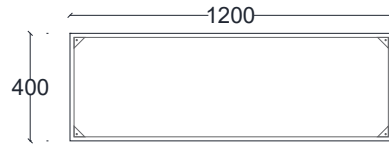

VENTURA | Chelsea Console Table

All models are fully customisable in a range of wood, glass, mirror and metal finishes. Contact one of our sales advisors to discuss your requirements.

VCC16101-VCC16102-VCC16103