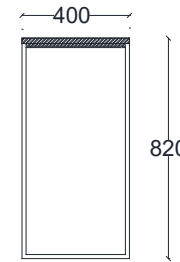

VENTURA | Chelsea Console Table

All models are fully customisable in a range of wood, glass, mirror and metal finishes. Contact one of our sales advisors to discuss your requirements.

VCC16101-VCC16102-VCC16103