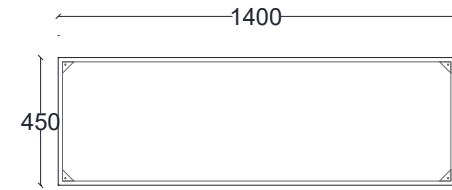

VENTURA | Chelsea Console Table

All models are fully customisable in a range of wood, glass, mirror and metal finishes. Contact one of our sales advisors to discuss your requirements.

VCC16101-VCC16102-VCC16103