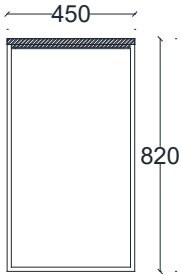

VENTURA | Chelsea Console Table

All models are fully customisable in a range of wood, glass, mirror and metal finishes. Contact one of our sales advisors to discuss your requirements.

VCC16101-VCC16102-VCC16103