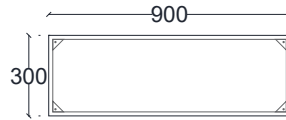

VENTURA | Chelsea Console Table

All models are fully customisable in a range of wood, glass, mirror and metal finishes. Contact one of our sales advisors to discuss your requirements.

VCC16101-VCC16102-VCC16103