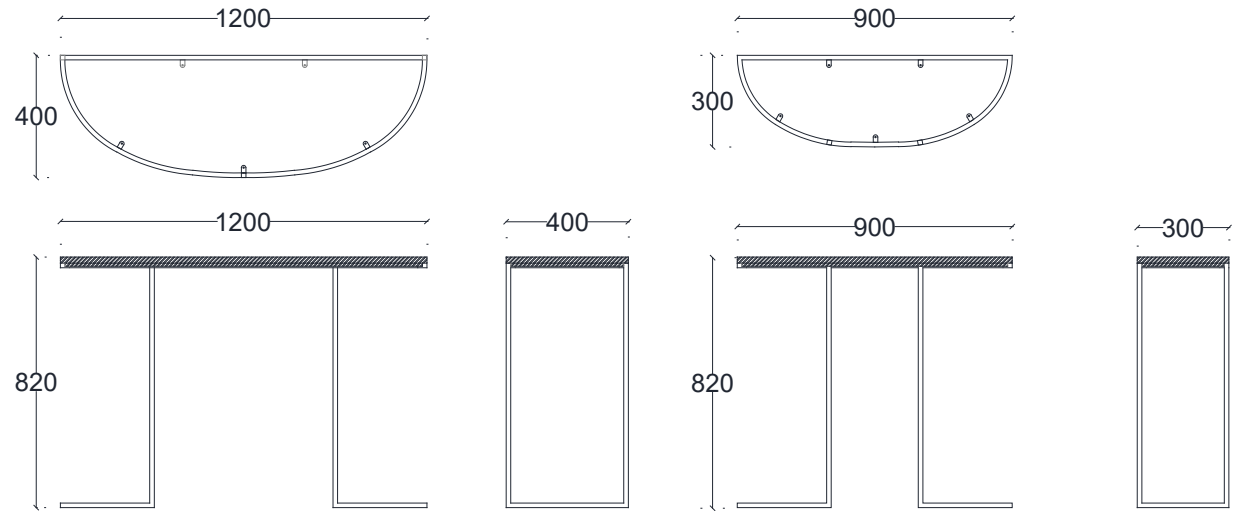

VENTURA | Chelsea Halfmoon Console Table B

All models are fully customisable in a range of wood, glass, mirror and metal finishes. Contact one of our sales advisors to discuss your requirements.

VCC16106-VCC16107