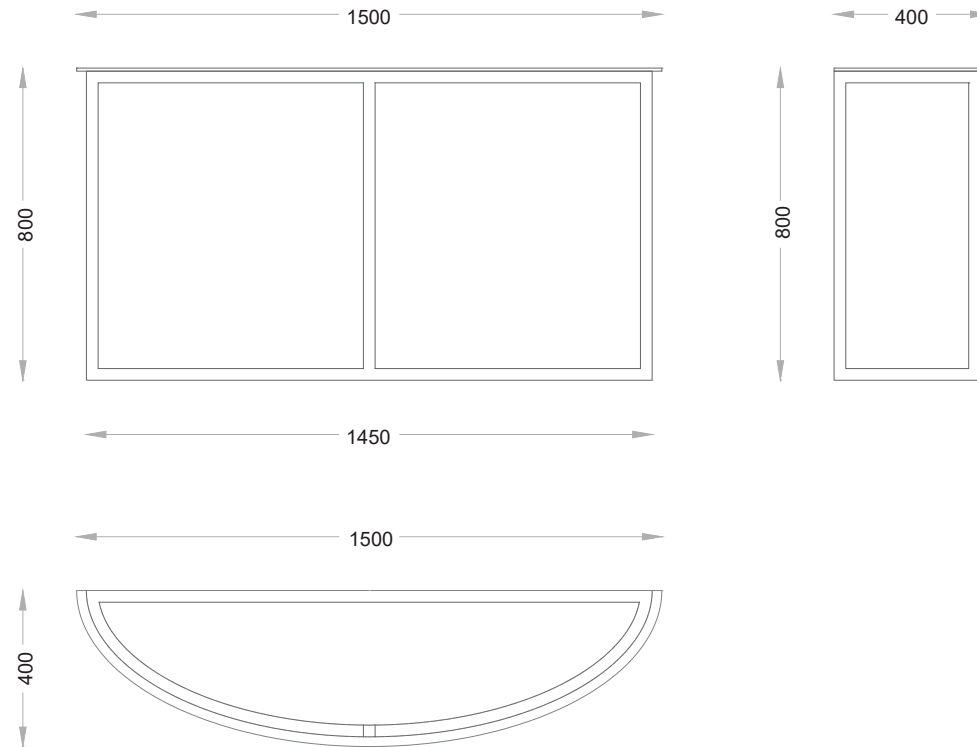

VENTURA | Reilly Console Table

---

All models are fully customisable in a range of glass, mirror and metal finishes. Contact one of our sales advisors to discuss your requirements.

---

RC25501